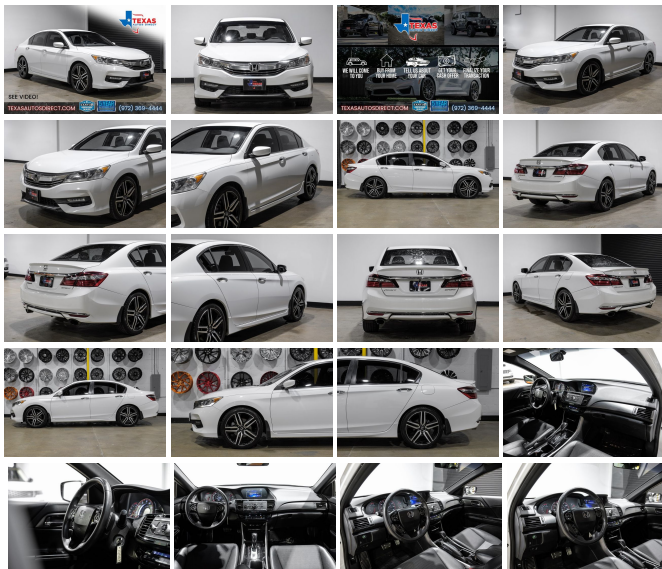

2016 Honda Accord Sport

View this car on our website at texasautosdirect.com/7318312/ebrochure

Price **\$12,777**

Specifications:

Year:	2016
VIN:	1HGCR2F59GA015684
Make:	Honda
Stock:	015684
Model/Trim:	Accord Sport
Condition:	Pre-Owned
Body:	Sedan
Exterior:	White Orchid Pearl
Engine:	2.4L I4 189hp 182ft. lbs.
Interior:	Black Cloth
Transmission:	7-Speed Shiftable CVT
Mileage:	153,787
Drivetrain:	Front Wheel Drive
Economy:	City 26 / Highway 35

Installed Options

Interior

- Air filtration- Front air conditioning: automatic climate control
- Front air conditioning zones: dual- Rear vents: second row
- Dash trim: simulated carbon fiber- Door trim: simulated carbon fiber
- Floor mat material: carpet- Floor mats: front- Foot pedal trim: aluminum
- Shift knob trim: leather- Steering wheel trim: leather- Cargo area light- Cruise control
- Multi-function remote: keyless entry- Power outlet(s): 12V front- Power steering
- Steering wheel: tilt and telescopic- Clock- Digital odometer- External temperature display
- Multi-function display- Trip odometer- Driver seat power adjustments: 10
- Front seat type: bucket- Rear seat folding- Rear seat type: 60-40 split bench
- Upholstery: cloth

Exterior

- Door handle color: chrome- Exhaust: dual tip- Front bumper color: body-color
- Mirror color: body-color- Rear spoiler: decklid- Daytime running lights: LED
- Front fog lights: LED- Taillights: LED- Spare wheel type: steel
- Tire Pressure Monitoring System- Wheels: aluminum alloy
- Front wipers: variable intermittent- Power windows- Window defogger: rear