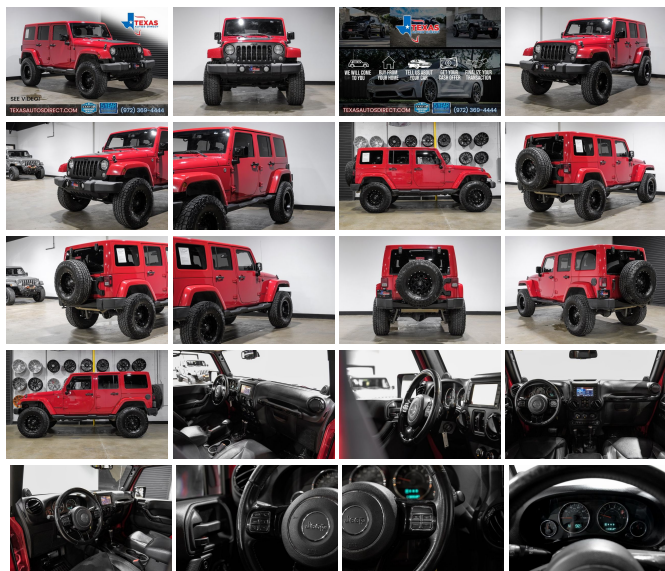

2014 Jeep Wrangler Unlimited Altitude

View this car on our website at texasautosdirect.com/7318308/ebrochure

Price **\$20,777**

Specifications:

Year:	2014
VIN:	1C4HJWEG8EL324506
Make:	Jeep
Stock:	324506
Model/Trim:	Wrangler Unlimited Altitude
Condition:	Pre-Owned
Body:	SUV
Exterior:	Firecracker Red Clear Coat
Engine:	3.6L V6 285hp 260ft. lbs.
Interior:	Black Leather
Transmission:	5-Speed Automatic
Mileage:	128,854
Drivetrain:	4 Wheel Drive
Economy:	City 16 / Highway 21

2014 Jeep Wrangler Unlimited Altitude

Texas Autos Direct - (972) 369-4444 - View this car on our website at texasautosdirect.com/7318308/ebrochure

Vehicle History Report : as Of 07/27/2024

Snapshot

2014 JEEP WRANGLER UNLIMITED ALTITUDE EDITION

2014 Jeep Wrangler Unlimited Altitude

Texas Autos Direct - (972) 369-4444 - View this car on our website at texasautosdirect.com/7318308/ebrochure

Installed Options

Interior

- Front air conditioning- Cargo area floor mat- Floor mat material: carpet- Floor mats: front
- Shift knob trim: alloy- Steering wheel trim: leather- Ambient lighting- Cruise control
- Multi-function remote: keyless entry- Power outlet(s): 12V front- Power steering- Clock
- Compass- Digital odometer- External temperature display- Front seat type: bucket
- Rear seat folding- Rear seat type: 60-40 split bench