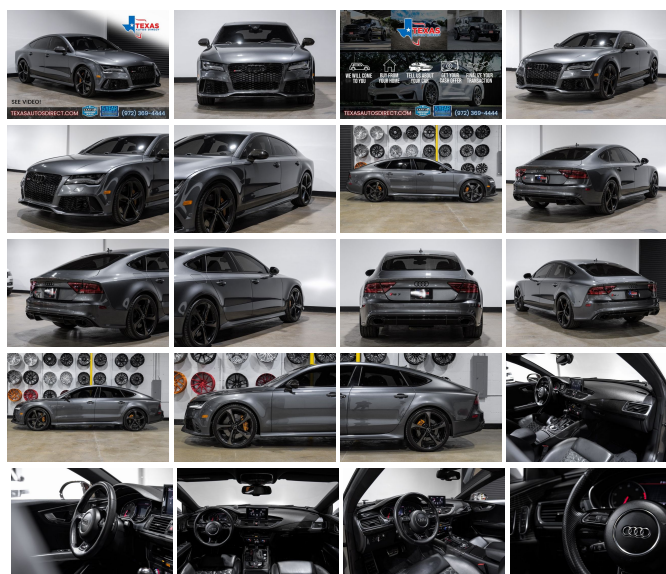

## 2014 Audi RS 7 4.0T Prestige

View this car on our website at [texasautosdirect.com/7318306/ebrochure](http://texasautosdirect.com/7318306/ebrochure)

Price **\$29,777**

### Specifications:

<b>Year:</b>	2014
<b>VIN:</b>	WUAW2AFC5EN900823
<b>Make:</b>	Audi
<b>Stock:</b>	900823
<b>Model/Trim:</b>	RS 7 4.0T Prestige
<b>Condition:</b>	Pre-Owned
<b>Body:</b>	Sedan
<b>Exterior:</b>	Gray
<b>Engine:</b>	4.0L Twin Turbo V8 560hp 516ft. lbs.
<b>Interior:</b>	Black Leather
<b>Transmission:</b>	8-Speed Shiftable Automatic
<b>Mileage:</b>	104,987
<b>Economy:</b>	City 16 / Highway 27

### Exterior

- Exhaust: dual tip- Front bumper color: body-color- Rear spoiler: adjustable
- Rear trunk/liftgate: power operated- Daytime running lights: LED
- Exterior entry lights: approach lamps- Front fog lights- Headlight cleaners
- Rear fog lights- Taillights: LED- Side mirror adjustments: power
- Side mirrors: auto-dimming- Spare tire kit: inflator kit- Tire Pressure Monitoring System
- Wheels: aluminum alloy- Front wipers: rain sensing- Heated windshield washer jets
- Power windows: safety reverse- Tinted glass- Window defogger: rear