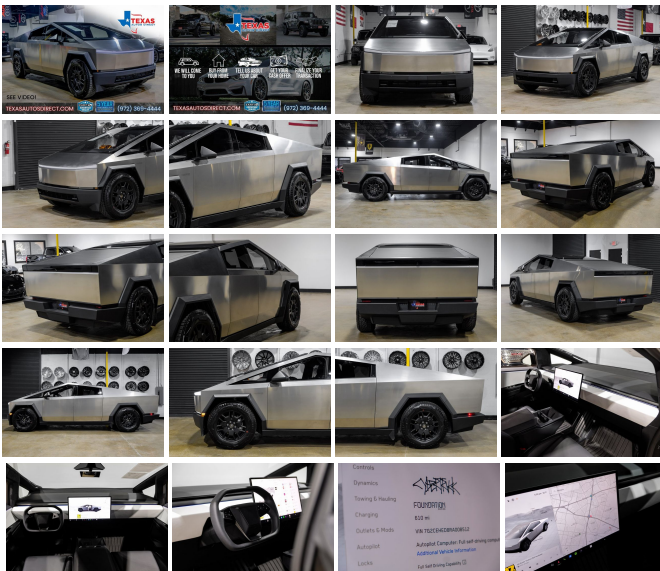

2024 Tesla Cybertruck All-Wheel Drive

View this car on our website at texasautosdirect.com/7318305/ebrochure

Price **\$127,777**

Specifications:

Year:	2024
VIN:	7G2CEHED8RA008512
Make:	Tesla
Stock:	008512
Model/Trim:	Cybertruck All-Wheel Drive
Condition:	Pre-Owned
Body:	Pickup Truck
Exterior:	Stainless Steel
Engine:	Electric 593hp 525ft. lbs.
Interior:	Black Leather
Transmission:	1-Speed Direct-Drive Automatic
Mileage:	387
Drivetrain:	All Wheel Drive

2024 Tesla Cybertruck All-Wheel Drive

Texas Autos Direct - (972) 369-4444 - View this car on our website at texasautosdirect.com/7318305/ebrochure

Vehicle History Report : as Of 07/27/2024

Snapshot

2024 TESLA CYBERTRUCK ALL-WHEEL DRIVE