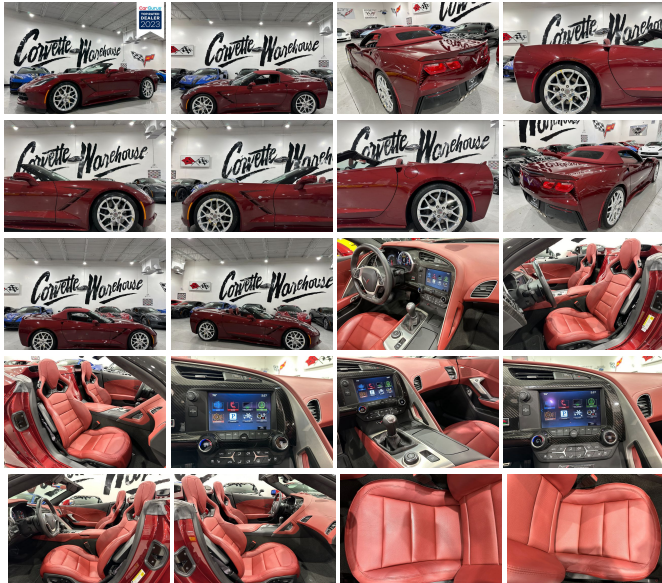

2016 Chevrolet Corvette CONV Z51, 3LT, FE4, ZLE Spice, AE4, UQT, 7-Spd 8k!

View this car on our website at corvettewarehouse.com/7318128/ebrochure

Our Price **\$64,995**

Specifications:

Year:	2016
VIN:	1G1YL3D72G5119905
Make:	Chevrolet
Stock:	119905
Model/Trim:	Corvette CONV Z51, 3LT, FE4, ZLE Spice, AE4, UQT, 7-Spd 8k!
Condition:	Pre-Owned
Body:	Convertible
Exterior:	[G1E] Long Beach Red Metallic Tintcoat
Engine:	6.2L V8 455hp 460ft. lbs.
Interior:	Spice Red Leather
Transmission:	7-Speed Manual
Mileage:	8,731
Drivetrain:	Rear Wheel Drive
Economy:	City 17 / Highway 29

2016 Long Beach Red Metallic Tintcoat / Spice Red Top / ZLE Spice Red Leather Chevrolet Corvette Convertible 3LT Premium Option Package, Z51 Performance Package, FE4 Magnetic Selective Ride Control, ZLE Spice Red Design Package, Automatic Transmission, Bose Flat Screen Stereo, EYK Chrome Badge Package, UQT Performance Data Video Recorder, NPP Dual Mode Exhaust, AE4 Competition Seats, GM Factory Ground Effects Package (Splitter, Skirts, Wings)

Package (Spoiler, Grills, Wing),
Power Top and the GM Polished
MotorSport Wheels with only 8k!

Two-Owner / Perfect Carfax!

This is a one of a kind, custom
order 2016 Roadster Beautiful Long
Beach Red Corvette
Convertible with the ZLE Spice Red
Design Package, and every
available option - Only 535
Produced.

The Spice Red Design Package
was an ultra-limited production
option. In 2016, the Corvette
Stingray and Z06 offered a special
Spice Red full-color interior, Spice
Red brake calipers with Motorsport
Aluminum Polished Blade Wheels
(only offered for this package). The
option was only \$3,000 new from
the factory, but with the limited
production of only 535 its value
accelerated and is around \$6,000-
\$7,000 in today's marketplace.