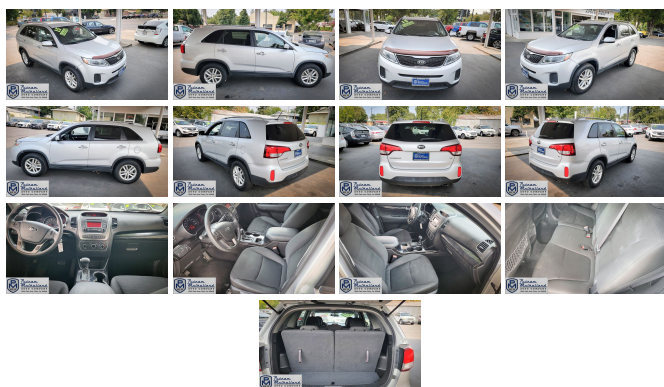

pmautoco.com
530-343-5565
1545 Park Ave
Chico, CA
95928

Putnam Mulholland Auto Company,
Inc.

2015 Kia Sorento LX

View this car on our website at pmautoco.com/7317926/ebrochure

Our Price **\$9,995**

Specifications:

Year:	2015
VIN:	5XYKTD79FG623347
Make:	Kia
Stock:	5037
Model/Trim:	Sorento LX
Condition:	Pre-Owned
Body:	SUV
Exterior:	Silver
Engine:	3.3L V6 290hp 252ft. lbs.
Interior:	Gray Cloth
Transmission:	6-Speed Shiftable Automatic
Mileage:	125,428
Drivetrain:	All Wheel Drive
Economy:	City 18 / Highway 24

Installed Options

Interior

- Air filtration- Front air conditioning- Rear vents: second row- Interior accents: wood-tone
- Cargo area light- Cruise control- Multi-function remote: keyless entry
- Power outlet(s): 12V cargo area- Power steering- Steering wheel: tilt and telescopic
- Clock- Digital odometer- Multi-function display- Trip odometer
- Driver seat manual adjustments- Front seat type: bucket
- Passenger seat manual adjustments- Rear seat folding
- Rear seat type: 40-20-40 split bench - Third row seat folding: flat
- Third row seat type: 50-50 split bench - Upholstery: cloth

Exterior

- Door handle color: chrome- Front bumper color: body-color- Mirror color: body-color
- Exterior entry lights: approach lamps- Headlights: LED- Taillights: LED
- Side mirrors: heated- Roof rails: silver- Spare wheel type: steel
- Tire Pressure Monitoring System- Wheels: aluminum alloy
- Front wipers: variable intermittent- Power windows- Rear privacy glass
- Rear wiper: intermittent- Solar-tinted glass- Window defogger: rear