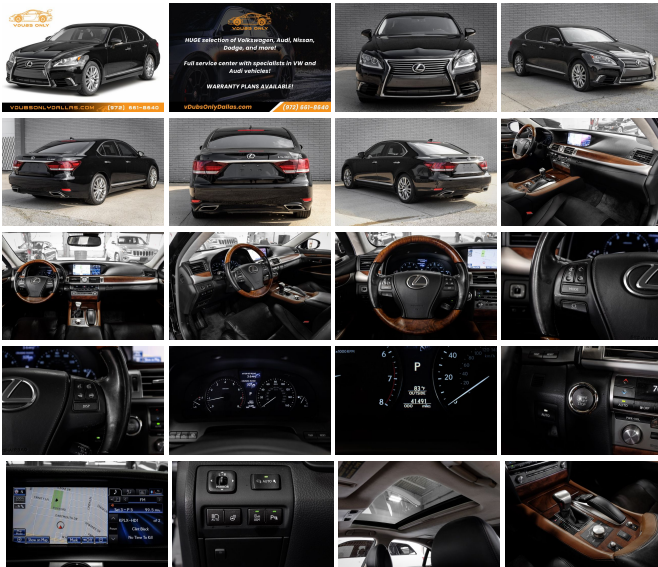

Specifications:

Year:	2014
VIN:	JTHBL5EF3E5128025
Make:	Lexus
Stock:	128025
Model/Trim:	LS 460 Base
Condition:	Pre-Owned
Body:	Sedan
Exterior:	Black
Engine:	4.6L V8 386hp 367ft. lbs.
Interior:	Black Leather
Transmission:	8-Speed Automatic w/Sequential Shift Mode
Mileage:	41,491
Drivetrain:	Rear Wheel Drive
Economy:	City 16 / Highway 24

2014 LEXUS LS 460

Previous Insurance Loss History Reported, Vehicle still retains a CLEAR title

Very Clean! Navigation, Blind Spot Monitor, Parking Sensors, Climate Controlled Front Seats, Front and Rear Air Conditioning, Sun Roof, Push to Start, Bluetooth Capability, External Temperature, Powered and Memory Seats, Power Windows/Locks, Professionally Maintained and many more!

VDUBSONLYDALLAS.COM [972] 661-8640