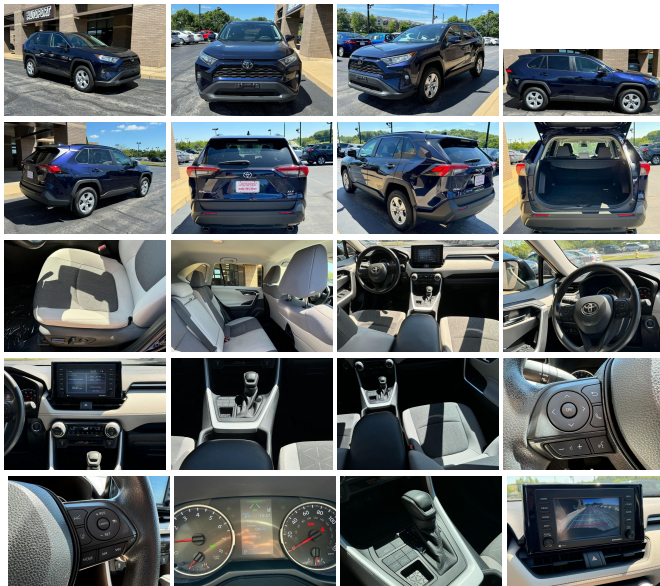

2021 Toyota RAV4 XLE

View this car on our website at autoportstl.com/7317857/ebrochure

Our Price **\$25,995**

Retail Value **\$28,250**

Specifications:

Year:	2021
VIN:	2T3P1RFV1MW178455
Make:	Toyota
Stock:	24181-1
Model/Trim:	RAV4 XLE
Condition:	Pre-Owned
Body:	SUV
Exterior:	[8X8] Blueprint
Engine:	2.5L I4 203hp 184ft. lbs.
Interior:	Black Cloth
Transmission:	8-Speed Automatic w/Sequential Shift Mode
Mileage:	49,827
Drivetrain:	All Wheel Drive
Economy:	City 25 / Highway 33

**BEST SELECTION OF
LOW MILE**

**GREAT VALUE
IMPORTS IN
ST. LOUIS!**

**< PROUD TO
PRESENT THIS >**

**<< 2021 TOYOTA
RAV4 XLE**

RAV4 XLE >>

*WHAT DO YOU WANT TO
KNOW:*

<> WE WANT TO EARN YOUR
BUSINESS!

<> SALE PRICED FOR A FAST
SALE!

<> ONE OWNER
LOCAL TRADE IN

<> LOW MILES!

<> ALL WHEEL DRIVE

<> 4 BRAND NEW TIRES!

<> CLEAN CARFAX HISTORY

<> HAS NEVER BEEN IN
ACCIDENT

<> SERVICE RECORDS

<> MUCH, MUCH MORE

Step into the realm of refined adventure and unparalleled reliability with the 2021 Toyota RAV4 XLE. This compact SUV is not just a vehicle; it's a statement of dynamic capability and sophisticated style, all wrapped up in a package that has been showered with accolades from the most trusted names in the automotive industry.