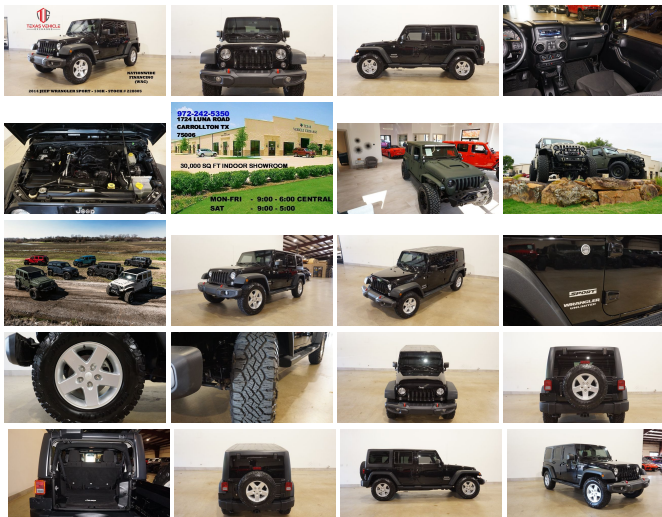

# 2014 Jeep Wrangler Unlimited Sport 4X4 AUTO,HARD TOP,CLOTH,108K,WE FINANCE

View this car on our website at [tveauto.com/7317853/ebrochure](http://tveauto.com/7317853/ebrochure)

Our Price **\$18,900**

## Specifications:

<b>Year:</b>	2014
<b>VIN:</b>	1C4BJWDG0EL228005
<b>Make:</b>	Jeep
<b>Stock:</b>	228005
<b>Model/Trim:</b>	Wrangler Unlimited Sport 4X4 AUTO,HARD TOP,CLOTH,108K,WE FINANCE
<b>Condition:</b>	Pre-Owned
<b>Body:</b>	SUV
<b>Exterior:</b>	[PX8] Black Clear Coat
<b>Engine:</b>	3.6L V6 285hp 260ft. lbs.
<b>Interior:</b>	Black Cloth
<b>Transmission:</b>	5-Speed Automatic
<b>Mileage:</b>	108,817
<b>Drivetrain:</b>	4 Wheel Drive
<b>Economy:</b>	City 16 / Highway 21

### Factory Installed Packages

Black 3-Piece Hard Top	\$995
Tubular Bodyside Steps	\$495
MOPAR Slush Mats	\$95
Connectivity Group Includes chrome and leather wrapped shift knob, leather wrapped steering wheel, remote USB port, Uconnect voice command with Bluetooth and vehicle information center.	\$494
Quick Order Package 24S Includes vehicle with standard engine, 5-speed automatic transmission, 17 x 7.5 aluminum wheels, chrome and leather wrapped shift knob, deep tint sunscreen windows, leather wrapped steering wheel, P255/75 R17 OWL on/off road tires, power convenience group, power heated mirrors, power locks, power windows with front 1-touch function, remote keyless entry and security alarm.	\$3,000
3.73 Axle Ratio	\$495
Trailer Tow Group Includes 3.73 rear axle ratio, class II receiver hitch, trailer sway damping and trailer tow with 4-pin connector wiring.	\$295
Option Packages Total	\$5,869