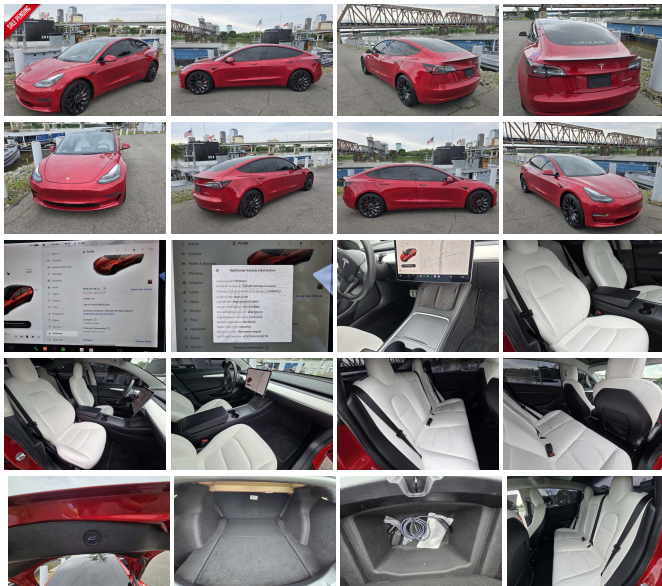

2022 Tesla Model 3 Performance

View this car on our website at evolveauto.com/7317829/ebrochure

Our Price **\$29,850**

Specifications:

Year:	2022
VIN:	5YJ3E1EC8NF133279
Make:	Tesla
Stock:	10357
Model/Trim:	Model 3 Performance
Condition:	Pre-Owned
Body:	Sedan
Exterior:	RED
Engine:	Electric 450hp 471ft. lbs.
Interior:	White Leatherette
Transmission:	1-Speed Direct-Drive Automatic
Mileage:	57,643
Drivetrain:	All Wheel Drive
Economy:	City 118 / Highway 107

- 2022 Tesla Model 3 Performance
- 0-60 in 3.1s
- Standard Autopilot
- Premium Black and White Interior
- CCS Adapter Charging Enabled
- Premium Sound
- Extended Warranty Available
- Shipping and Financing Available
- Clean Title and History
- Call or Message Evolve Auto to Set Your Viewing/Test Driving Appointment