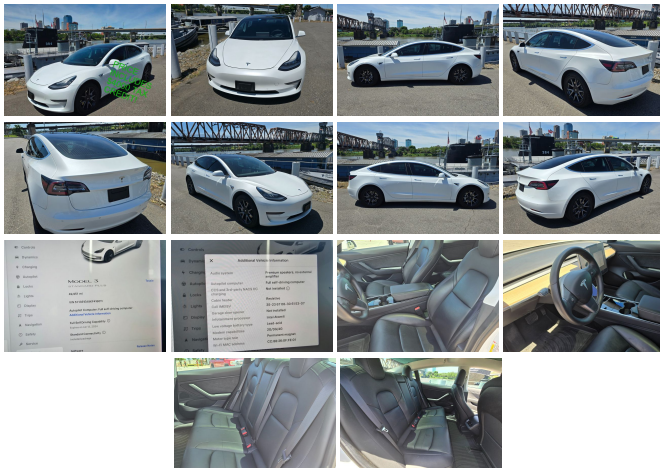

2019 Tesla Model 3 Standard Range Plus

EVolve Auto - 501-904-6188 - View this car on our website at evolveauto.com/7317775/ebrochure