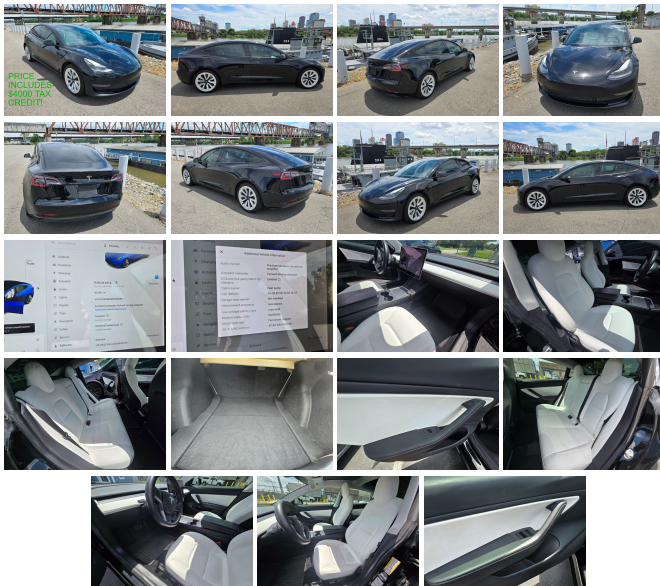

Specifications:

Year:	2021
VIN:	5YJ3E1EA5MF920655
Make:	Tesla
Stock:	10354
Model/Trim:	Model 3 Standard Range Plus
Condition:	Pre-Owned
Body:	Sedan
Exterior:	BLACK
Engine:	Electric 201hp 258ft. lbs.
Interior:	White Leatherette
Transmission:	1-Speed Direct-Drive Automatic
Mileage:	83,878
Drivetrain:	Rear Wheel Drive
Economy:	City 150 / Highway 133

2021 Tesla Model 3 Standard Range Plus

PRICE INCLUDES $4000 FEDERAL EV TAX CREDIT
($23,885 SALES PRICE - $4000 CREDIT)

Standard Autopilot

Premium Sound

CCS Charging Enabled

Heat Pump

Extended Warranty Available

Clean Title and History

Shipping and Financing Available

Call or Message Evolve Auto to set your Viewing/Test Driving Appointment