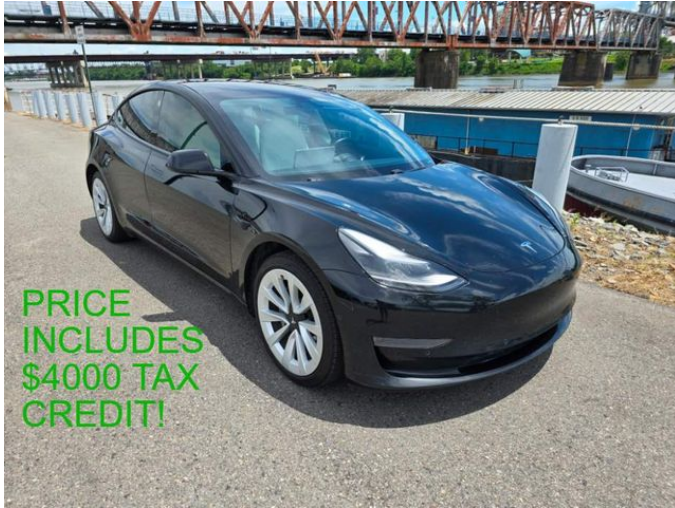

2021 Tesla Model 3 Standard Range Plus

View this car on our website at evolveauto.com/7317774/ebrochure

Our Price **\$19,885**

Specifications:

Year:	2021
VIN:	5YJ3E1EA5MF920655
Make:	Tesla
Stock:	10354
Model/Trim:	Model 3 Standard Range Plus
Condition:	Pre-Owned
Body:	Sedan
Exterior:	BLACK
Engine:	Electric 201hp 258ft. lbs.
Interior:	White Leatherette
Transmission:	1-Speed Direct-Drive Automatic
Mileage:	83,878
Drivetrain:	Rear Wheel Drive
Economy:	City 150 / Highway 133

2021 Tesla Model 3 Standard Range Plus

PRICE INCLUDES \$4000 FEDERAL EV TAX CREDIT
(\$23,885 SALES PRICE - \$4000 CREDIT)

Standard Autopilot

Premium Sound

CCS Charging Enabled

Heat Pump

Extended Warranty Available

Option Packages

Factory Installed Packages

Solid Black Paint	\$1,000
19 In. Sport Wheels	\$1,500
Black and White Interior	\$1,000
Option Packages Total	\$3,500

EVolve Auto

evolveauto.com

501-904-6188

700 W Broadway St Ste D