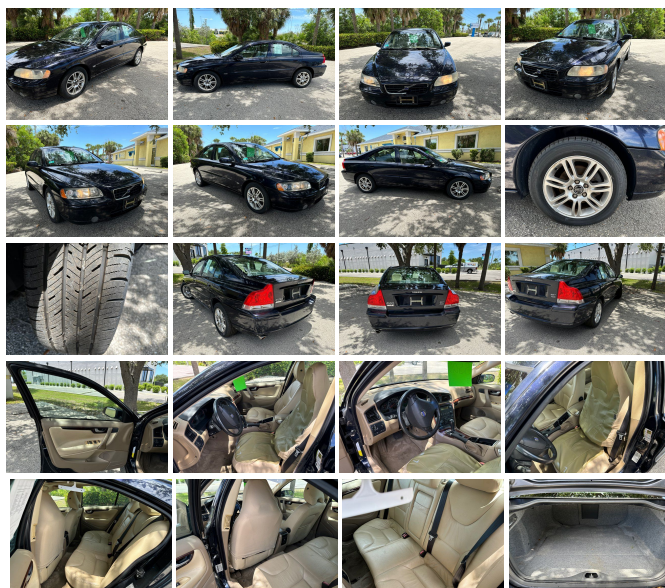

## 2006 Volvo S60 2.5T

View this car on our website at [wheelerdealerfl.com/7317396/ebrochure](http://wheelerdealerfl.com/7317396/ebrochure)

Our Price **\$4,500**

### Specifications:

<b>Year:</b>	2006
<b>VIN:</b>	YV1RH592X62531067
<b>Make:</b>	Volvo
<b>Model/Trim:</b>	S60 2.5T
<b>Condition:</b>	Pre-Owned
<b>Body:</b>	Sedan
<b>Exterior:</b>	Magic Blue Metallic
<b>Engine:</b>	2L TC I5 double overhead cam (DOHC) 20V
<b>Interior:</b>	Beige leather Cloth
<b>Transmission:</b>	5-Speed Automatic
<b>Mileage:</b>	72,748
<b>Drivetrain:</b>	All Wheel Drive
<b>Economy:</b>	City 17 / Highway 25