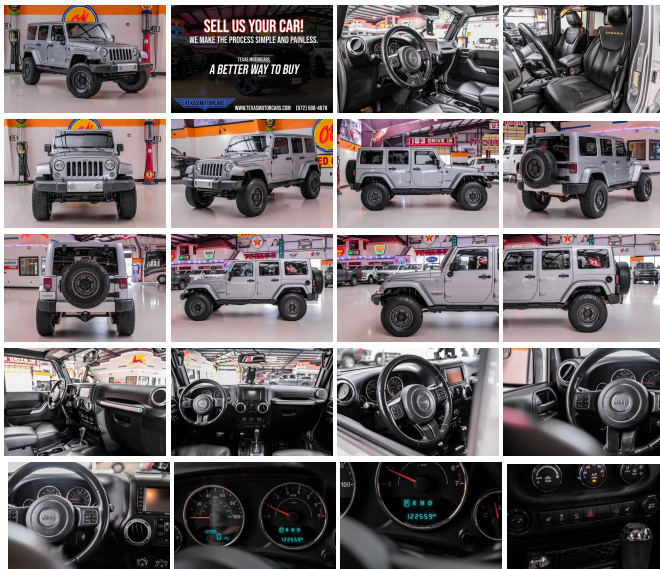

2015 Jeep Wrangler Unlimited Sahara 4x4 Embark on an adventure with style and confidence in this 2015 Jeep Wrangler Unlimited Sahara 4x4, a vehicle that combines rugged capability with luxurious comfort. The powerful 3.6L V6 engine takes you where others can't, ensuring that no terrain is too tough to tackle. The utility on this Jeep keeps you confident knowing that you're ride is ready for whatever life throws at you. The exterior of this Jeep Wrangler shines in a sophisticated silver that catches the light just right. Complementing its rugged exterior is a luxurious black leather interior that offers a comfortable and stylish ride for you and your passengers. The attention to detail is evident in the craftsmanship of the leather-trimmed bucket seats, providing both support and comfort during your excursions. Kick back and revel at the Alpine Premium Audio System, featuring amplified 9 speakers with subwoofer, creating an audio experience that is as powerful as the engine itself. The Body Color 3-Piece Hard Top not only enhances the vehicle's aesthetics but also offers practicality with its storage bag, rear window defroster, and rear wiper/washer. Experience the convenience of modern technology with features like the Remote Start System, perfect for those chilly mornings, and the Connectivity Group, which includes a leather-wrapped steering wheel, remote USB port, and Uconnect voice command with Bluetooth. Stay connected and informed with the vehicle information center, and never lose your way with the Media Center 430N, which includes CD/DVD/MP3/HDD and Navigation. If performance is non-negotiable, the Max Tow Package ensures you have the pulling power you need, complete with a 3.73 rear axle ratio and trailer tow with 4 pin connector wiring. The Anti-Spin Differential and Supplemental Front Seat Side Air Bags offer additional safety and performance, ensuring peace of mind on every adventure. Riding on durable aluminum alloy wheels and featuring LED