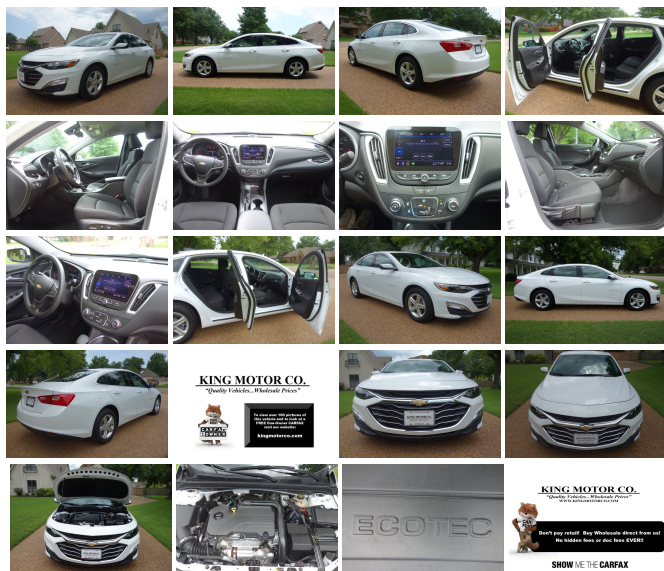

2022 Chevrolet Malibu LS

View this car on our website at kingmotorco.com/7317302/ebrochure

Our Price **\$18,950**

Specifications:

Year:	2022
VIN:	1G1ZC5ST4NF175187
Make:	Chevrolet
Stock:	175187
Model/Trim:	Malibu LS
Condition:	Pre-Owned
Body:	Sedan
Exterior:	[GAZ] Summit White
Engine:	Ecotec 1.5L Turbo I4 160hp 184ft. lbs.
Interior:	Jet Black Cloth
Transmission:	CVT
Mileage:	36,188
Drivetrain:	Front Wheel Drive
Economy:	City 29 / Highway 36

Here is your chance to own an immaculate 2022 Chevrolet Malibu LS!

This is a CARFAX Certified One-Owner vehicle with no previous accidents or problems of any kind! It is a non-smoker's vehicle with no stains or odors whatsoever! This is a local lease turn-in from Southern Missouri that is loaded with equipment including:

REAR VISION CAMERA

REAR PARK ASSIST

POWER DUAL POWER MIRRORS

DAYTIME RUNNING LAMPS

ACTIVE NOISE CANCELLATION

WIRELESS APPLE CARPLAY & WIRELESS ANDROID

BUCKLE TO DRIVE

POWER DRIVER LUMBAR SEAT

KEYLESS START

8 WAY POWER DRIVER'S SEAT

Step into the realm of sophistication and efficiency with the stunning 2022 Chevrolet Malibu LS, a vehicle that redefines what it means to drive in style and comfort. Cloaked in a pristine white exterior, this Malibu is a beacon of modern design, boasting clean lines and an aerodynamic silhouette that commands attention on any road.