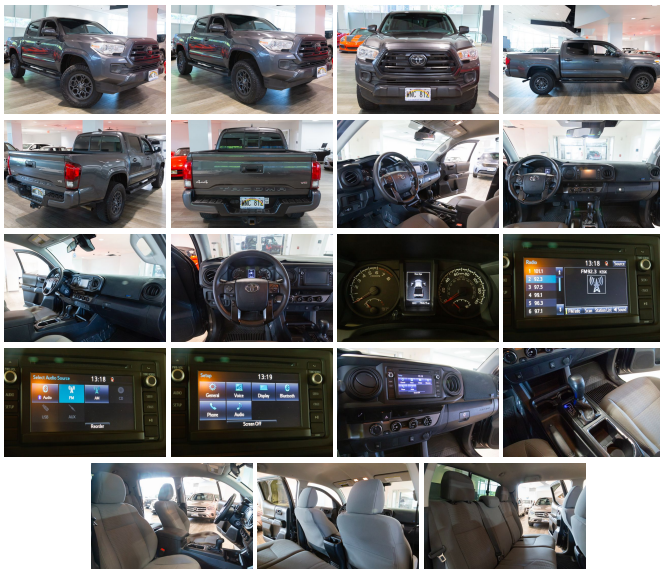

# 2018 Toyota Tacoma 4WD TRD Sport

View this car on our website at [autosourcehawaii.com/7317169/ebrochure](http://autosourcehawaii.com/7317169/ebrochure)

Our Price **\$39,995**

Retail Value **\$41,995**

## Specifications:

<b>Year:</b>	2018
<b>VIN:</b>	3TMCZ5AN9JM158457
<b>Make:</b>	Toyota
<b>Stock:</b>	T000209
<b>Model/Trim:</b>	Tacoma 4WD TRD Sport
<b>Condition:</b>	Pre-Owned
<b>Body:</b>	Pickup Truck
<b>Exterior:</b>	Magnetic Gray Metallic
<b>Engine:</b>	3.5L V6 278hp 265ft. lbs.
<b>Interior:</b>	Gray Cloth
<b>Transmission:</b>	automatic
<b>Mileage:</b>	76,020
<b>Drivetrain:</b>	4 Wheel Drive

Step into the realm of rugged capability and undeniable reliability with this 2018 Toyota Tacoma SR5, a midsize truck that not only dominates the road with its powerful 3.5L V6 engine but also boasts a prestigious lineage of awards that solidify its standing as a leader in its class. With just 76,020 miles on the odometer, this Tacoma is poised to deliver adventures for years to come.

Dressed in a sophisticated gray exterior, this Tacoma exudes a sense of strength and durability that's matched only by its equally stylish gray interior. The harmonious color scheme continues to the body-color front bumper and mirror accents, creating a seamless look that's sure to turn heads whether you're cruising down the highway or navigating through the backcountry.