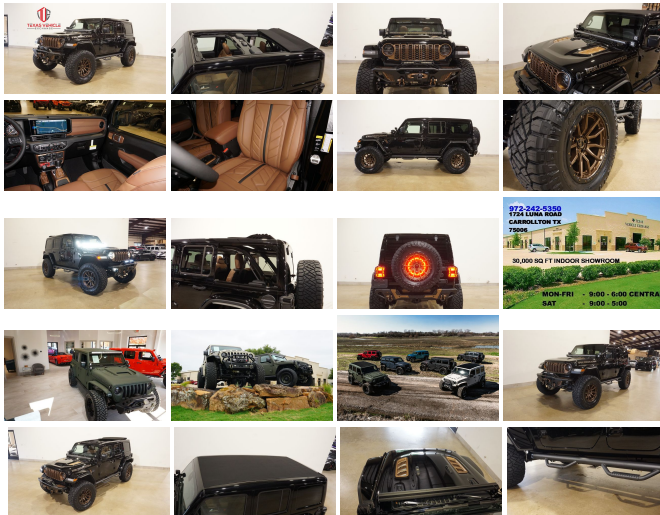

2024 Jeep Wrangler Unlimited Rubicon 4X4 SKY TOP,LIFTED,BUMPERS,LED'S

View this car on our website at tveauto.com/7317119/ebrochure

Our Price **\$99,900**

Specifications:

Year:	2024
VIN:	1C4PJXFG5RW169157
Make:	Jeep
Stock:	169157
Model/Trim:	Wrangler Unlimited Rubicon 4X4 SKY TOP,LIFTED,BUMPERS,LED'S
Condition:	Pre-Owned
Body:	SUV
Exterior:	[PX8] Black Clear Coat
Engine:	3.6L V6 285hp 260ft. lbs.
Interior:	Brown Leather
Transmission:	8-Speed Shiftable Automatic
Mileage:	91
Drivetrain:	4 Wheel Drive
Economy:	City 16 / Highway 22

NATION WIDE FINANCING

SUBMIT CREDIT APP [WWW.TVEAUTO.COM](https://www.tveauto.com)

OR CALL 972-242-5350

"BLACK CLEAR COAT EDITION"

CUSTOM BUILT 2024 JEEP WRANGLER JL
UNLIMITED RUBICON 4X4 WITH 24R
PACKAGE

UPGRADES INCLUDE:

- * BLACK CLEAR COAT WITH KING RANCH BROWN ACCENTS
- * SKY ONE-TOUCH POWER TOP WITH REMOVABLE REAR QUARTER WINDOWS
- * CUSTOM ALEA BROWN LEATHER WITH BLACK STITCHING
- * INTERIOR PIECES CUSTOM PAINTED KING RANCH BROWN
- * FACTORY REMOTE START
- * REMOTE PROXIMITY KEYLESS ENTRY
- * CONVENIENCE GROUP
- * TECHNOLOGY GROUP
- * SAFETY GROUP
- * FORWARD FACING TRAIL CAM
- * FACTORY 12.3 INCH TOUCH SCREEN NAVIGATION WITH HD AM/FM/SIRIUS STEREO & ALPINE PREMIUM AUDIO SYSTEM
- * FACTORY BACK-UP CAMERA
- * U-CONNECT
- * SMITTYBILT APOLLO JL FRONT BUMPER WITH 2 MINI LED LIGHT BARS & LED FOGLIGHTS
- * FRONT D-RINGS & ISOLATORS (KING RANCH BROWN)
- * SMITTYBILT NEW GEN 3 "X20" 10,000 LB WATERPROOF AND WIRELESS CONTROL WINCH WITH SYNTHETIC ROPE
- * FACTOR 55 PROLINK (BLACK)
- * FACTORY MESH GRILLE PAINTED KING RANCH BROWN
- * LED HEADLIGHTS
- * RUGGED RIDGE BLACK HEADLIGHT GUARDS
- * MOPAR 10TH ANNIVERSARY RUBICON POWER DOME HOOD

2024 Jeep Wrangler Unlimited Rubicon 4X4 SKY TOP,LIFTED,BUMPERS,LED'S
Texas Vehicle Exchange - 972-242-5350 - View this car on our website at veauto.com/7317119/ebrochure

Vehicle History Report : as Of 07/20/2024