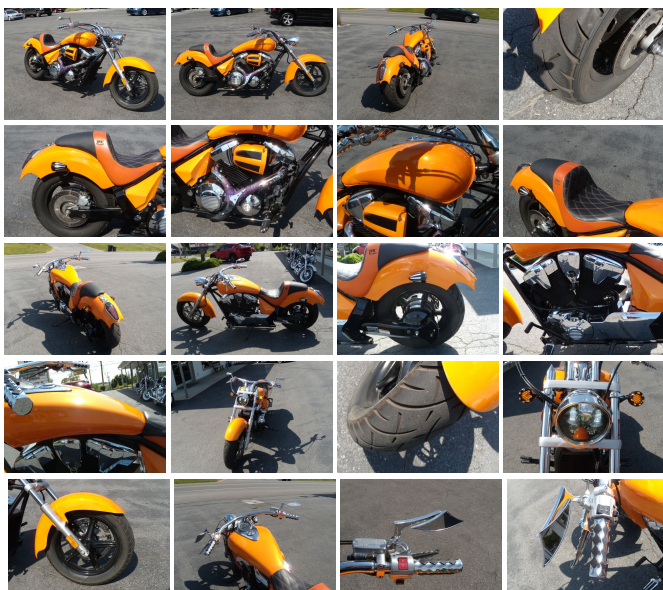

2010 Honda Stateline CUSTOM

View this car on our website at oregonpikemotors.com/7317114/ebookure

Our Price **\$4,995**

Specifications:

Year:	2010
VIN:	JH2SC6602AK001075
Make:	Honda
Stock:	P9490G
Model/Trim:	Stateline CUSTOM
Condition:	Pre-Owned
Engine:	1300 cc V-TWIN
Exterior:	ORANGE PEARL
Transmission:	MANUAL
Mileage:	10,705

REDUCED!! PA 2 OWNER BIKE!! 2010 HONDA STATELINE THAT HAS BEEN CUSTOMIZED AND LOOKS AND RUNS GREAT!! ONLY 10705 MILES!! NEW METZLER TIRES LAST YEAR!! LONG AND LOW - CORBIN SEAT - CUSTOM EXHAUST - LED LIGHTS - MIRRORS - GRIPS AND MUCH MORE!! ADULT OWNED AND NOT ABUSED!! IT LOOKS GREAT - RIDE SOMETHING A LITTLE DIFFERENT!! PRICED TO SELL AT \$4995!! COME AND GET IT!! NO EXTRA FEES FOR SERVICE / SAFETY CHECK / PA INSPECTION!! VIEW CURRENT INVENTORY AT WWW.OREGONPIKEMOTORS.COM. QUESTIONS CALL US AT 717-859-3600 OPTION 1 FOR SALES. SHOP AND SAVE \$\$\$\$ AT OREGON PIKE MOTORS!!

2010 Honda Stateline CUSTOM

Oregon Pike Motors - 717-859-3600 - View this car on our website at oregonpikemotors.com/7317114/ebookure

Vehicle History Report : as Of 07/27/2024

Snapshot

2010 HONDA VT1300CR

No accidents or damage reported to CARFAX

1 Detailed record available

FREE CARFAX Report

See the full CARFAX Report for additional information

*carfax Snapshot is a reflection of available information on the date the report was pulled. carfax is constantly being updated with new information and is subject to change at any time.