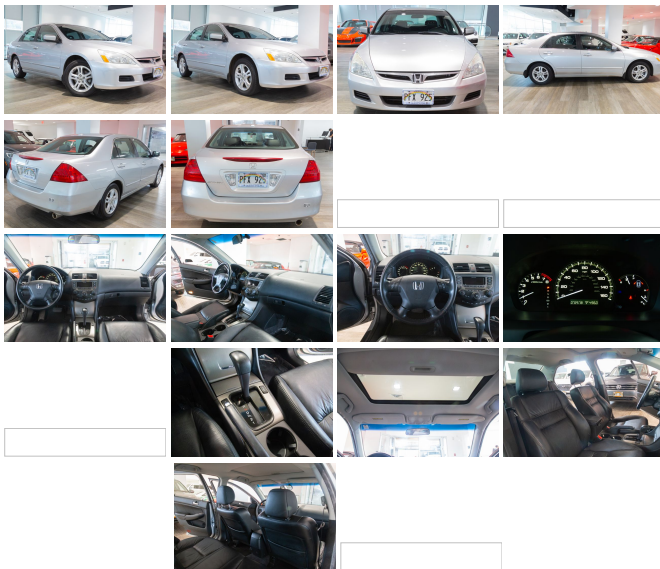

2006 Honda Accord Sdn EX-L

View this car on our website at autosourcehawaii.com/7316913/ebrochure

Our Price **$9,995**

Retail Value **$11,995**

Specifications:

Year:	2006
VIN:	1HGCM56846A125065
Make:	Honda
Stock:	T000261
Model/Trim:	Accord Sdn EX-L
Condition:	Pre-Owned
Body:	Sedan
Exterior:	Alabaster Silver Metallic
Engine:	2L NA 14 double overhead cam (DOHC) 16V
Interior:	Black Leather
Transmission:	5-Speed Automatic
Mileage:	72,557
Drivetrain:	Front Wheel Drive
Economy:	City 21 / Highway 31

Discover Elegance and Reliability: The 2006 Honda Accord Sdn EX-L

Step into a world where sophistication meets dependability with this stunning 2006 Honda Accord Sdn EX-L. Boasting a mere 72,557 miles on the odometer, this gem has traveled far fewer miles than you would expect from a car of its year, promising a long life ahead on the open road.

The Accord's exterior is cloaked in a sleek silver finish that exudes a timeless elegance. It's a hue that not only turns heads but also gracefully hides minor imperfections, keeping your vehicle looking pristine for years to come. Paired with dazzling aluminum alloy wheels, this car has curb appeal in spades.

Inside, the opulence continues with a sumptuous leather interior that invites you to sink into comfort and luxury. The cabin is crafted for convenience, featuring front and rear armrests that fold with pass-thru access, enhancing both form and function. You'll feel the embrace of refinement every time you slide behind the wheel.

Under the hood lies a robust 2L NA 14 double overhead cam (DOHC) 16V engine, offering a harmonious blend of performance and efficiency. Paired with a smooth-shifting 5-Speed Automatic transmission, this Accord delivers a driving experience that's both dynamic and serene.