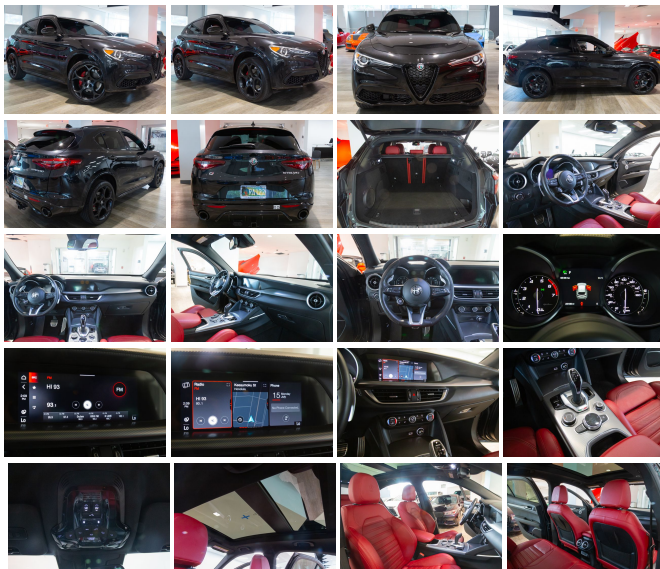

2022 Alfa Romeo Stelvio Veloce

View this car on our website at autosourcehawaii.com/7316869/ebrochure

Our Price **\$0**

Specifications:

Year:	2022
VIN:	ZASPAKBN4N7D25059
Make:	Alfa Romeo
Stock:	T000241
Model/Trim:	Stelvio Veloce
Condition:	Pre-Owned
Body:	Wagon
Exterior:	Vulcano Black Metallic
Engine:	2.0L Turbo I4 268hp 295ft. lbs.
Interior:	Black Leather
Transmission:	8-Speed Shiftable Automatic
Mileage:	21,501
Drivetrain:	All Wheel Drive
Economy:	City 22 / Highway 28

****Unleash the Italian Renaissance on Wheels: The 2022 Alfa Romeo Stelvio Veloce****

Ladies and Gentlemen, allow me to introduce you to a paragon of automotive craftsmanship, a vehicle that transcends mere transportation to become an immersive experience - the 2022 Alfa Romeo Stelvio Veloce. With a mere 20,000 miles on the odometer, this masterpiece in black is not just a car; it's a statement, a testament to the fusion of luxury and performance.

****Exquisite Design Meets Dynamic Performance****

Draped in a sleek black exterior, this Stelvio Veloce is the epitome of Italian elegance. The body-color mirror caps and front bumper blend harmoniously with the dual-tip exhaust, creating a silhouette that is as aerodynamic as it is alluring. As you approach, the Stelvio beckons with a promise of adventure, its stance poised with anticipation, ready to unleash the power within.

****The Heart of a Champion: Engine and Transmission****

Beneath the sculpted hood lies the heart of this beast - a 2.0L Turbo I4 engine that delivers a robust 268hp and 295ft. lbs. of torque. Mated to an 8-Speed Shiftable Automatic transmission, the Stelvio Veloce offers a driving experience that is both exhilarating and refined. Whether you're navigating tight city streets or cruising on the open highway, this vehicle responds with precision and agility that can only be described as poetry in motion.