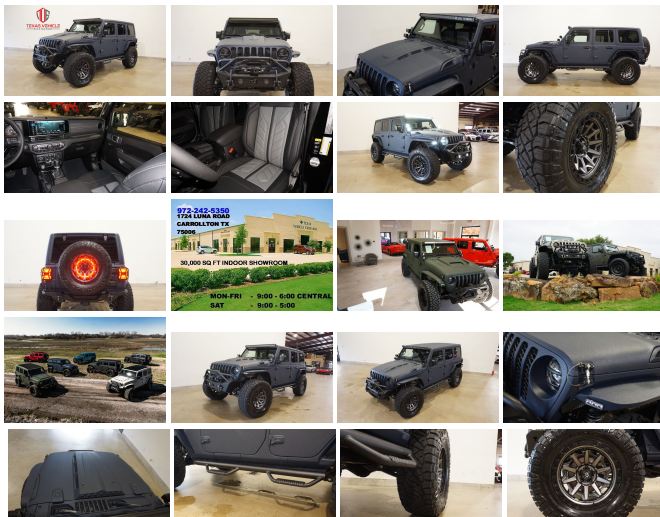

2024 Jeep Wrangler Unlimited Sport 4X4 HARD TOP,DUPONT KEVLAR,LIFT,LED'S

View this car on our website at tveauto.com/7316799/ebrochure

Our Price **\$92,900**

Specifications:

Year:	2024
VIN:	1C4PJXDG4RW201700
Make:	Jeep
Stock:	201700
Model/Trim:	Wrangler Unlimited Sport 4X4 HARD TOP,DUPONT KEVLAR,LIFT,LED'S
Condition:	Pre-Owned
Body:	SUV
Exterior:	Blue
Engine:	3.6L V6 285hp 260ft. lbs.
Interior:	Black Leather
Transmission:	8-Speed Shifttable Automatic
Mileage:	61
Drivetrain:	4 Wheel Drive
Economy:	City 16 / Highway 22

NATION WIDE FINANCING

SUBMIT CREDIT APP [WWW.TVEAUTO.COM](https://www.tveauto.com)

OR CALL 972-242-5350

"FERRARI NART BLUE EDITION"

CUSTOM BUILT **KEVLAR** 2024 JEEP
WRANGLER JL UNLIMITED SPORT 4X4
WITH 24S PACKAGE

Quick Order Package 24S

Includes vehicle with standard equipment, 3.6L engine, 8-speed automatic transmission, adaptive cruise control w/ stop, anti-lock 4-wheel disc brakes, Dana M200 rear axle, and Selec-Speed Control.