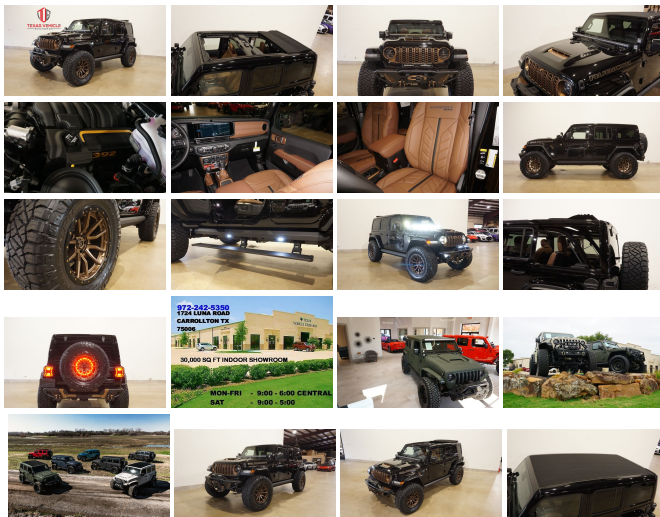

2024 Jeep Wrangler Rubicon 392 4X4 SKY TOP,BUMPERS,LED'S,FUEL WHLS

View this car on our website at tveauto.com/7316798/ebrochure

Our Price **\$144,900**

Specifications:

Year:	2024
VIN:	1C4RJXSJ9RW251869
Make:	Jeep
Stock:	251869
Model/Trim:	Wrangler Rubicon 392 4X4 SKY TOP,BUMPERS,LED'S,FUEL WHLS
Condition:	Pre-Owned
Body:	SUV
Exterior:	[PX8] Black Clear Coat
Engine:	HEMI 6.4L V8 470hp 470ft. lbs.
Interior:	Brown Leather
Transmission:	8-Speed Shifttable Automatic
Mileage:	50
Drivetrain:	4 Wheel Drive
Economy:	City 13 / Highway 16

NATION WIDE FINANCING

SUBMIT CREDIT APP WWW.TVEAUTO.COM

OR CALL 972-242-5350

"BLACK CLEAR COAT EDITION"

CUSTOM BUILT 2024 JEEP WRANGLER JL
UNLIMITED RUBICON 4X4 WITH 27X
PACKAGE

UPGRADES INCLUDE:

- * BLACK CLEAR COAT WITH KING RANCH BROWN ACCENTS
- * 6.4L V8 SRT HEMI ENGINE
- * SKY ONE-TOUCH POWER TOP WITH REMOVABLE REAR QUARTER WINDOWS
- * CUSTOM ALEA BROWN LEATHER WITH BLACK STITCHING
- * INTERIOR PIECES CUSTOM PAINTED KING RANCH BROWN
- * FACTORY REMOTE START
- * REMOTE PROXIMITY KEYLESS ENTRY
- * COLD WEATHER GROUP
- * LED LIGHTING GROUP
- * SAFETY GROUP
- * ADVANCED SAFETY GROUP
- * FORWARD FACING TRAIL CAM
- * FACTORY 12.3 INCH TOUCH SCREEN NAVIGATION WITH HD AM/FM/SIRIUS STEREO & ALPINE PREMIUM AUDIO SYSTEM
- * FACTORY BACK-UP CAMERA
- * U-CONNECT
- * SMITTYBILT APOLLO JL FRONT BUMPER WITH 2 MINI LED LIGHT BARS & LED FOGLIGHTS
- * FRONT D-RINGS & ISOLATORS (KING RANCH BROWN)
- * SMITTYBILT NEW GEN 3 "X20" 10,000 LB WATERPROOF AND WIRELESS CONTROL WINCH WITH SYNTHETIC ROPE
- * FACTOR 55 PROLINK (BLACK)
- * FACTORY MESH GRILLE PAINTED KING RANCH BROWN
- * FACTORY LED HEADLIGHTS
- * RUGGED RIDGE BLACK HEADLIGHT GUARDS

Snapshot

2024 JEEP WRANGLER RUBICON 392

No accidents or damage reported to CARFAX

Well maintained vehicle

CARFAX 1-Owner vehicle

Personal vehicle

Last owned in Texas

10 Last reported odometer reading