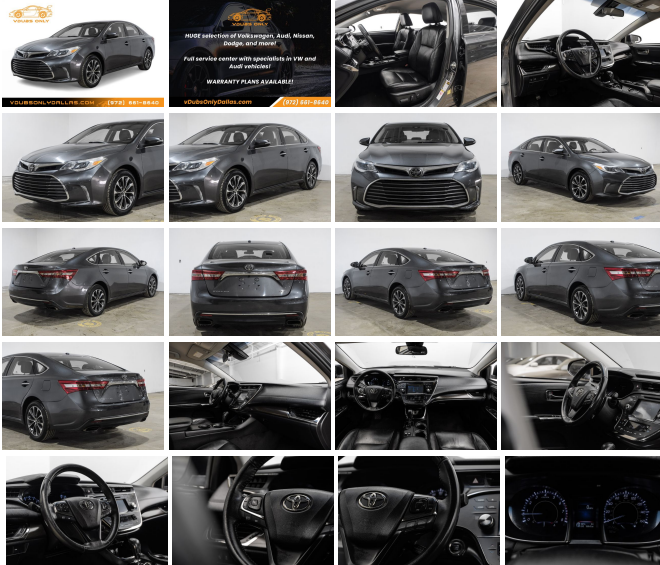

Specifications:

Year: 2018
VIN: 4T1BK1EB8JU280002
Make: Toyota
Stock: 280002
Model/Trim: Avalon XLE
Condition: Pre-Owned
Body: Sedan
Exterior: [1G3] Magnetic Gray Metallic
Engine: 3.5L V6 268hp 248ft. lbs.
Interior: Black Leather
Transmission: 6-Speed Automatic w/Sequential Shift Mode
Mileage: 168,645
Drivetrain: Front Wheel Drive
Economy: City 21 / Highway 30

2018 TOYOTA Avalon

Push to Start, Steering Wheel Controls, Bluetooth Technology, Hands-Free Communication, Dual Climate Control, Satellite Radio, AM/FM Radio, CD Player, Power Windows/Locks, Power Mirrors, Cruise Control, Traction Control, External Temperature, Compass, Keyless Entry, and much more!

***

Come see our indoor showroom in Dallas with 100+ carefully selected luxury vehicles from Volkswagen, Audi, and more! We also have a service department, which offers expert service on VW & Audi vehicles.

We Are Your DFW Premier Used & Pre Owned Dealer Near Dallas, Plano, Frisco, McKinney, Addison, Richardson, Irving, Grand Prairie, Arlington, and other surrounding cities.

We offer financing for any type of credit and first time buyers. We take trade-ins, and offer world-wide shipping, extended warranties, and installation of additional desired items. We welcome third party inspections!

Vdubsonlydallas.com (972) 661-8640