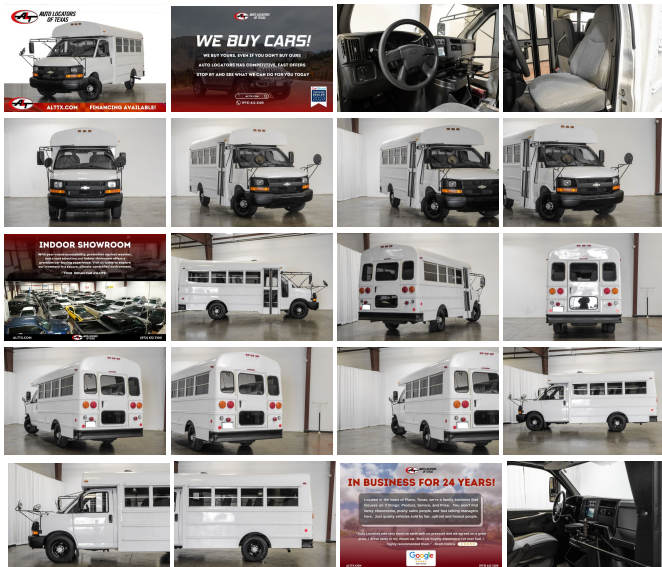

# 2007 Chevrolet Express 15 PASSENGER BUS 3500 SHORT BUS

View this car on our website at [alttx.com/7316602/ebrochure](http://alttx.com/7316602/ebrochure)

Our Price **\$19,883**

Retail Value **\$23,110**

## Specifications:

Year:	2007
VIN:	1GBHG31V971208932
Make:	Chevrolet
Stock:	4618
Model/Trim:	Express 15 PASSENGER BUS 3500 SHORT BUS
Condition:	Pre-Owned
Body:	Minivan/Van
Exterior:	White
Engine:	GM Vortec 4800 4.8L V8 285hp 295ft. lbs.
Interior:	Gray Leather
Transmission:	AUTOMATIC
Mileage:	26,566
Drivetrain:	Rear Wheel Drive

2007 CHEVROLET 3500 15 PASSENGER SHORT BUS

**7 AVAILABLE**

**LOW LOW MILES!**

**APPLE CAR PLAY**

**SHOULDER SEAT BELTS**

**15 PASSENGER SEATING**

Cargo or Passenger Configuration

Leather Seats

7 and 1000 Brake

Cruise Control

195 @ 4,600 rpm Horsepower

260 @ 2,800 rpm Torque

Traction Control

And much more!

\*\*\*

After 25 years in business, we've streamlined the buying process to be completely hassle and stress free. Why wait? We can have you in and out in as little as 45 minutes from the time you step into the dealership to the time you drive away in your new vehicle. Our customers' great reviews have a common theme, great prices, quality vehicles and an efficient no hassle environment. Just look on Yelp and Google to read what our 10,000 plus happy customers are saying about Auto Locators of Texas!