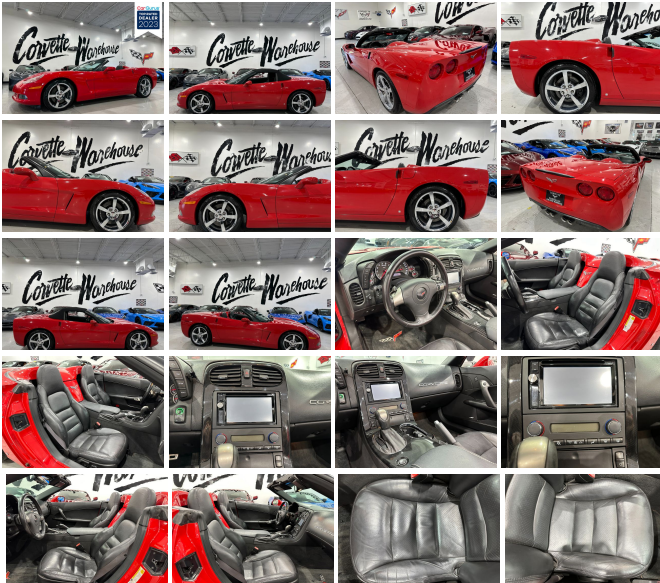

2008 Chevrolet Corvette Convertible 3LT, Z51, Bose, Auto, Chromes, 56k!

View this car on our website at corvettewarehouse.com/7316590/ebrochure

Our Price **\$27,995**

Specifications:

Year:	2008
VIN:	1G1YY36W485122909
Make:	Chevrolet
Stock:	122909
Model/Trim:	Corvette Convertible 3LT, Z51, Bose, Auto, Chromes, 56k!
Condition:	Pre-Owned
Body:	Convertible
Exterior:	[74U] Victory Red
Engine:	6.2L V8 430hp 436ft. lbs.
Interior:	Ebony Leather
Transmission:	Automatic
Mileage:	56,653
Drivetrain:	Rear Wheel Drive
Economy:	City 16 / Highway 26

2008 Victory Red / Black Leather / Black Power Convertible Top 3LT Premium Option Package, Z51 Suspension Package, Automatic Transmission, Bose Stereo System, and the Chrome Wheels with only 56k Miles.

7,549 of those were convertibles.

Only 3,120

Victory Red convertibles were
produced in 2008!

This Victory Red Convertible comes
equipped with the 3LT
Premium Option Package, Z51
Suspension Package, Automatic
Transmission, Bose
Stereo System, and
the Chrome Wheels with only 56k
Miles. It is in excellent showroom
condition and has been highly
maintained.