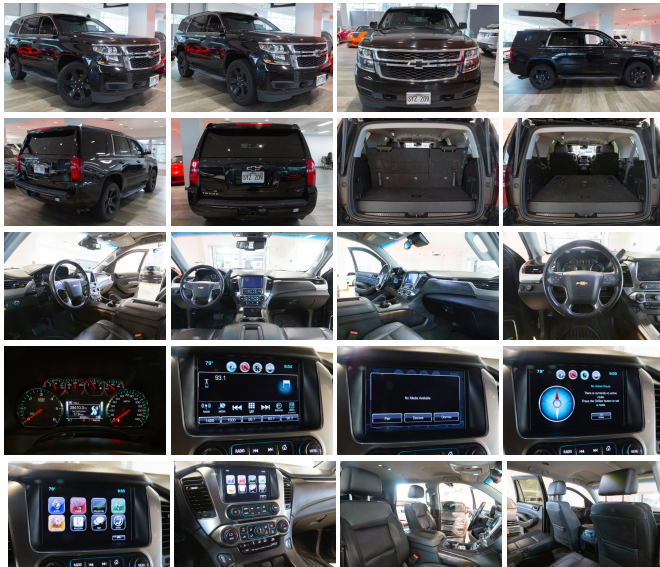

## 2016 Chevrolet Tahoe LT 3rd row

View this car on our website at [autosourcehawaii.com/7316545/ebrochure](http://autosourcehawaii.com/7316545/ebrochure)

Our Price **\$29,995**

Retail Value **\$31,995**

Step into the realm of luxury and power with the 2016 Chevrolet Tahoe LT, a vehicle that seamlessly blends sophistication with rugged capability. With a mere 89,811 miles on the odometer, this majestic black beauty is poised to deliver an unparalleled driving experience, both on the open road and the paths less traveled.

The Tahoe LT doesn't just impress with its performance; it captivates with its striking black exterior, complemented by body-color running boards and mirrors that exude a sleek, unified appearance. The commanding presence of this full-size SUV is matched by its luxurious black interior, where comfort and technology converge to create an oasis for the driver and passengers alike.

Immerse yourself in the premium soundscape provided by the Bose sound system, featuring 8 speakers and a subwoofer that ensures your favorite tunes are delivered with crystal-clear quality. With the MyLink infotainment system's 8-inch screen at your fingertips, connectivity and entertainment are always within reach. Stream your favorite music, navigate with ease, and stay connected with the built-in Wi-Fi hotspot and Bluetooth wireless data link.