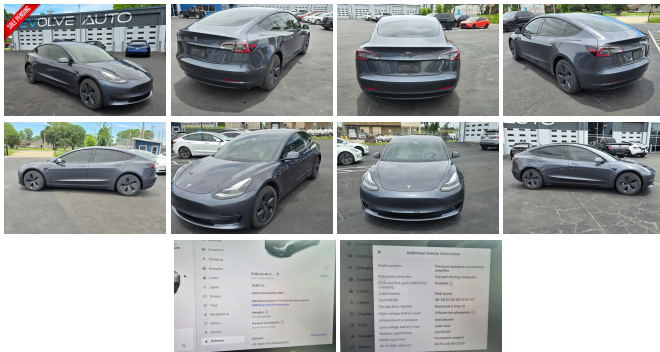

2021 Tesla Model 3 Standard Range Plus

View this car on our website at evolveauto.com/7316518/ebrochure

Our Price **\$24,200**

Specifications:

Year:	2021
VIN:	5YJ3E1EA1MF977967
Make:	Tesla
Stock:	10349
Model/Trim:	Model 3 Standard Range Plus
Condition:	Pre-Owned
Body:	Sedan
Exterior:	GRAY
Engine:	Electric 201hp 258ft. lbs.
Interior:	Black Leatherette
Transmission:	1-Speed Direct-Drive Automatic
Mileage:	29,421
Drivetrain:	Rear Wheel Drive
Economy:	City 150 / Highway 133

2021 Tesla Model 3 Standard Range Plus

PRICED TO QUALIFY FOR FEDERAL EV TAX CREDIT OF \$4000

LFP Battery

Standard Autopilot

Premium Speakers

Heat Pump

HomeLink5 Smart Garage Opener

Clean Title and History

Exterior

- Door handle color: chrome- Front bumper color: body-color
- Mirror color: body-color with chrome accents- Rear spoiler: lip
- Rear trunk/liftgate: power operated- Daytime running lights: LED
- Exterior entry lights: approach lamps- Front fog lights: LED- Taillights: LED
- Side mirror adjustments: power- Side mirrors: auto-dimming
- Moonroof / Sunroof: panoramic- Tire Pressure Monitoring System
- Wheels: aluminum alloy- Front wipers: rain sensing- Tinted glass
- Window defogger: rear