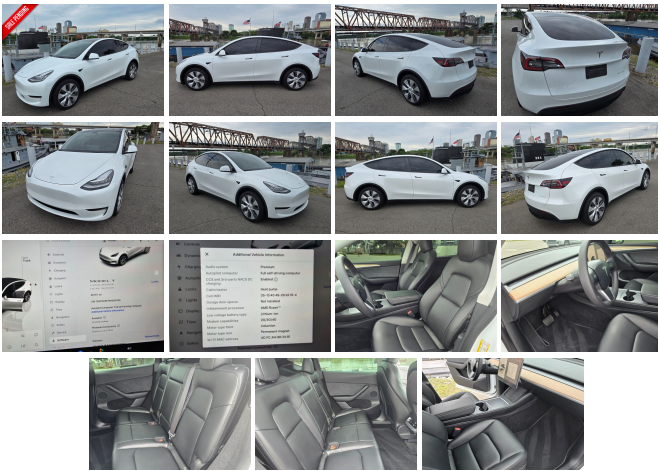

# 2023 Tesla Model Y Long Range

View this car on our website at [evolveauto.com/7316517/ebrochure](https://evolveauto.com/7316517/ebrochure)

Our Price **\$35,975**

## Specifications:

<b>Year:</b>	2023
<b>VIN:</b>	7SAYGDDEE7PA063036
<b>Make:</b>	Tesla
<b>Stock:</b>	10350
<b>Model/Trim:</b>	Model Y Long Range
<b>Condition:</b>	Pre-Owned
<b>Body:</b>	Wagon
<b>Exterior:</b>	WHITE
<b>Engine:</b>	Electric 425hp 475ft. lbs.
<b>Interior:</b>	Black Leatherette
<b>Transmission:</b>	1-Speed Direct-Drive Automatic
<b>Mileage:</b>	22,157
<b>Drivetrain:</b>	All Wheel Drive
<b>Economy:</b>	City 127 / Highway 117

**Interior**

- Air filtration- Front air conditioning: automatic climate control
- Front air conditioning zones: dual- Rear vents: second row
- Center console trim: leatherette- Door trim: faux suede- Floor mat material: carpet
- Floor mats: front- Heated steering wheel- Steering wheel trim: leatherette
- Adaptive cruise control- Adaptive stop and go cruise control: fully automated
- Ambient lighting- Cargo area light- Cargo cover: hard- Easy entry: power driver seat
- Memorized settings: 10 driver- Multi-function remote: proximity entry system
- Power outlet(s): 12V front- Power steering: variable/speed-proportional
- Rearview mirror: auto-dimming- Steering wheel: power tilt and telescopic
- Universal remote transmitter: Homelink - garage door opener
- Wireless charging station: front- Clock- Compass- Digital odometer
- External temperature display- Multi-function display- Trip odometer- Driver seat: heated
- Driver seat power adjustments: 12- Front seat type: bucket- Passenger seat: heated
- Passenger seat power adjustments: 12- Rear seat: heated- Rear seat folding: power
- Rear seat power adjustments: reclining- Rear seat type: 60-40 split bench
- Upholstery: leatherette