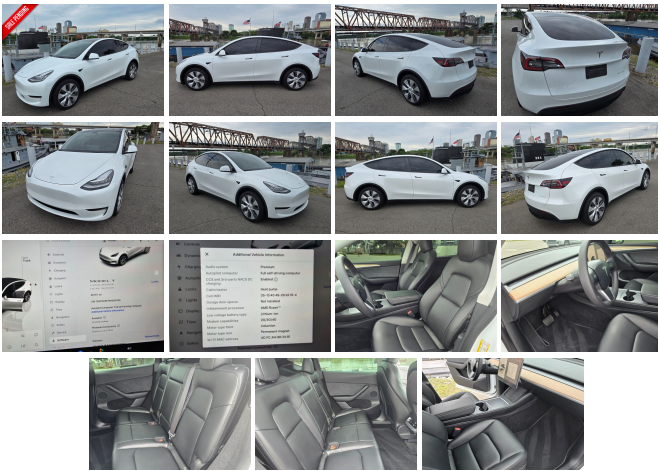

2023 Tesla Model Y Long Range

View this car on our website at evolveauto.com/7316517/ebrochure

Our Price **\$35,975**

Specifications:

Year:	2023
VIN:	7SAYGDDE7PA063036
Make:	Tesla
Stock:	10350
Model/Trim:	Model Y Long Range
Condition:	Pre-Owned
Body:	Wagon
Exterior:	WHITE
Engine:	Electric 425hp 475ft. lbs.
Interior:	Black Leatherette
Transmission:	1-Speed Direct-Drive Automatic
Mileage:	22,157
Drivetrain:	All Wheel Drive
Economy:	City 127 / Highway 117

2023 Tesla Model Y Long Range

EVolve Auto - 501-904-6188 - View this car on our website at evolveauto.com/7316517/ebrochure

Installed Options

Interior

- Air filtration- Front air conditioning: automatic climate control
- Front air conditioning zones: dual- Rear vents: second row
- Center console trim: leatherette- Door trim: faux suede- Floor mat material: carpet
- Floor mats: front- Heated steering wheel- Steering wheel trim: leatherette
- Adaptive cruise control- Adaptive stop and go cruise control: fully automated
- Ambient lighting- Cargo area light- Cargo cover: hard- Easy entry: power driver seat
- Memorized settings: 10 driver- Multi-function remote: proximity entry system
- Power outlet(s): 12V front- Power steering: variable/speed-proportional
- Rearview mirror: auto-dimming- Steering wheel: power tilt and telescopic
- Universal remote transmitter: Homelink - garage door opener
- Wireless charging station: front- Clock- Compass- Digital odometer
- External temperature display- Multi-function display- Trip odometer- Driver seat: heated
- Driver seat power adjustments: 12- Front seat type: bucket- Passenger seat: heated
- Passenger seat power adjustments: 12- Rear seat: heated- Rear seat folding: power
- Rear seat power adjustments: reclining- Rear seat type: 60-40 split bench
- Upholstery: leatherette