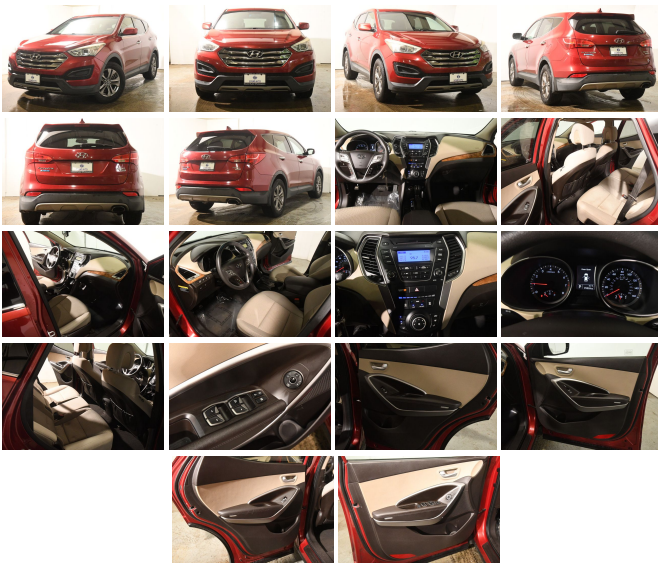

2014 Hyundai SANTA FE Sport 2.4L

View this car on our website at soundautowholesalers.com/7316385/ebrochure

No-Haggle Price **\$9,995**

Specifications:

| | |
|----------------------|-----------------------------|
| Year: | 2014 |
| VIN: | 5XYZDLB4EG167773 |
| Make: | Hyundai |
| Stock: | 6256A |
| Model/Trim: | SANTA FE Sport 2.4L |
| Condition: | Pre-Owned |
| Body: | SUV |
| Exterior: | [TR3] Serrano Red |
| Engine: | 2.4L I4 190hp 181ft. lbs. |
| Interior: | Gray Cloth |
| Transmission: | 6-Speed Shiftable Automatic |
| Mileage: | 99,298 |
| Drivetrain: | All Wheel Drive |
| Economy: | City 19 / Highway 25 |

Step into the world of vibrant sophistication with this captivating 2014 Hyundai Santa Fe Sport, a true gem that combines style, comfort, and performance in one irresistible package. With its striking red exterior, this SUV is a head-turner on the road, ready to make a bold statement wherever you go.

Let's delve into the heart of this automotive marvel, powered by a robust 2.4L I4 engine, delivering a hearty 190 horsepower and 181 ft. lbs. of torque. Paired with a silky-smooth 6-Speed Shiftable Automatic transmission, this Santa Fe Sport offers an exhilarating driving experience that is both responsive and efficient, ensuring that every journey is as enjoyable as the destination.

The exterior of this SUV is adorned with thoughtful touches such as a sleek rear spoiler: roofline, body-color mirror and front bumper, and chrome door handles that accentuate its elegant design. The front wipers with variable intermittent settings ensure clear visibility, no matter the weather conditions.