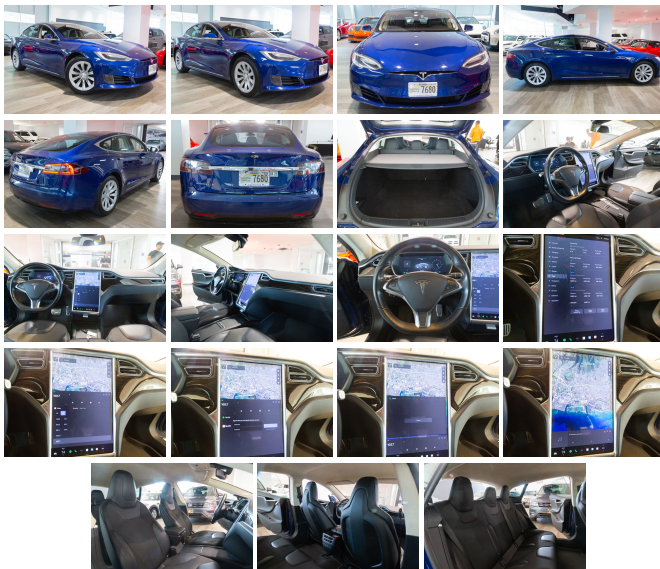

2016 Tesla Model S (SALE) 75

View this car on our website at autosourcehawaii.com/7316376/ebrochure

Our Price **\$24,995**

Retail Value **\$31,995**

Specifications:

Year:	2016
VIN:	5YJSA1E15GF158858
Make:	Tesla
Stock:	A000229
Model/Trim:	Model S (SALE) 75
Condition:	Pre-Owned
Body:	Sedan
Exterior:	Blue
Engine:	EV
Interior:	Black Leather
Transmission:	1-Speed Direct-Drive Automatic
Mileage:	47,432
Drivetrain:	Rear Wheel Drive

Step into the future of driving with the exquisite 2016 Tesla Model S, a paragon of electric luxury and performance that has been meticulously maintained with just 47,432 miles on the odometer. This isn't just a car; it's a statement—a testament to cutting-edge innovation and sustainable elegance.

From the moment you approach this Tesla Model S, you're greeted by the sleek body-color front bumper and the sophisticated chrome accents that adorn the mirror color and door handles, all of which are complemented by the striking black grille with its own chrome highlights. As the LED daytime running lights illuminate your path and the LED taillights cast a distinctive glow, you'll captivate onlookers with every turn.

Step inside, and you're enveloped in a cabin that's as technologically advanced as it is comfortable. At the heart of the dash lies the massive 17-inch infotainment screen, a command center that connects you to your vehicle and the world around you. With 200 watts powering seven speakers, your favorite tunes will sound as crisp and clear as ever, creating the perfect soundtrack for your journey.