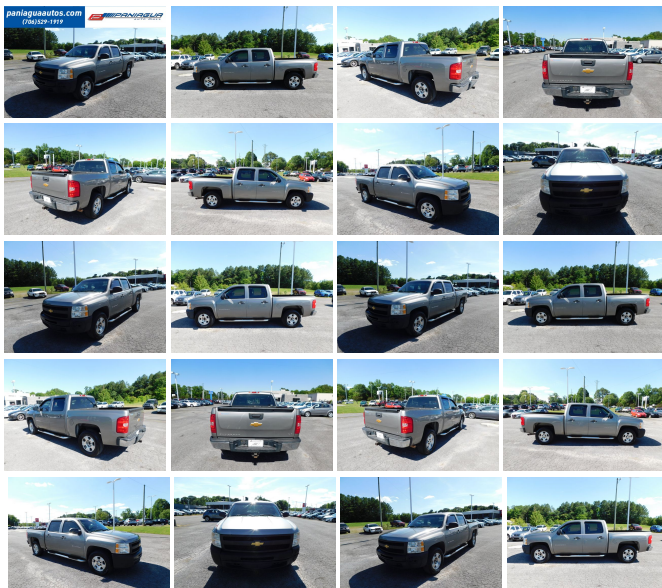

2012 Chevrolet Silverado 1500 Work Truck

View this car on our website at paniaguaautos.com/7316285/ebrochure

Our Price **\$6,995**

Specifications:

Year:	2012
VIN:	3GCPCPEA7CG301199
Make:	Chevrolet
Stock:	11523
Model/Trim:	Silverado 1500 Work Truck
Condition:	Pre-Owned
Body:	Pickup Truck
Exterior:	Gray
Engine:	Vortec 4.8L Flex Fuel V8 302hp 305ft. lbs.
Interior:	Black Cloth
Transmission:	4-Speed Automatic
Mileage:	283,793
Drivetrain:	Rear Wheel Drive
Economy:	City 10 / Highway 14

2012 CHEVROLET SILVERADO 1500 WORK TRUCK 4.8L V8
AUTOMATIC CLOTH INTERIOR ALL POWER HURRY IN TODAY
AND CHECK OUT OUR MOST RECENT INVENTORY WE HAVE THE
BEST SELECTION OF USED VEHICLES IN TOWN

2012 Chevrolet Silverado 1500 Work Truck