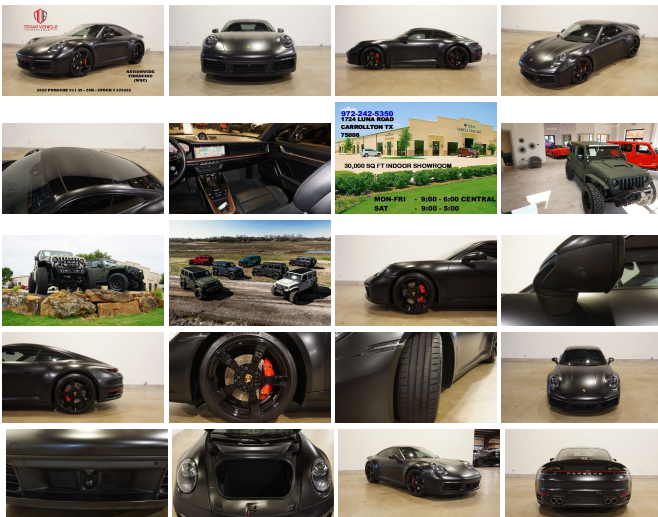

2020 Porsche 911 Carrera 4S MATTE WRAP,ROOF,360 CAM,HTD/COOL LTH

View this car on our website at tveauto.com/7316268/ebrochure

Our Price **\$119,900**

Specifications:

Year:	2020
VIN:	WP0AB2A92LS226282
Make:	Porsche
Stock:	226282
Model/Trim:	911 Carrera 4S MATTE WRAP,ROOF,360 CAM,HTD/COOL LTH
Condition:	Pre-Owned
Body:	Coupe
Exterior:	Black
Engine:	3.0L Twin Turbo H6 443hp 390ft. lbs.
Interior:	Black Leather
Transmission:	8-Speed Double Clutch
Mileage:	28,128
Drivetrain:	All Wheel Drive
Economy:	City 17 / Highway 24

NATION WIDE FINANCING

SUBMIT CREDIT APP WWW.TVEAUTO.COM

OR CALL 972-242-5350

2020 PORSCHE 911 CARRERA 4S COUPE, 3.0L TWIN TURBOCHARGED H6 ENGINE, 8 SPEED DOUBLE CLUTCH TRANSMISSION, ONLY 28K, CUSTOM MATTE BLACK WRAP W/BLACK LEATHER INTERIOR, CARFAX REPORTS 3 OWNERS NO ACCIDENTS, APPEARS TO BE A NON-SMOKER, FRONT & REAR PARK DISTANCE SENSORS, SUNROOF, NAVIGATION, BACK-UP CAMERA, 360 VIEW CAMERAS, POWER WINDOWS, POWER DOOR LOCKS, POWER HEATED MIRRORS, BLIND SPOT CONTROL, POWER TILT/TELESCOPE STEERING

POWER TILT/TELESCOPE STEERING
WHEEL WITH AUDIO CONTROLS, CRUISE
CONTROL, PADDLE SHIFTERS, DUAL
POWER HEATED & COOLED FRONT SEATS
WITH DRIVER 3 MEMORY POSITION, PSM
CONTROL, LANE KEEP ASSIST,
NORMAL/SPORT SUSPENSION CONTROL,
DRIVE MODES, ICE COLD A/C, DUAL
CLIMATE CONTROL, BOSE HD
AM/FM/SIRIUS STEREO, BLUETOOTH, SELF
DIMMING REAR VIEW MIRROR, HOMELINK
GARAGE CONTROLS, DUAL LIGHTED
VANITY MIRRORS, SPEED DEPENDENT
REAR SPOILER, 2 FRONT RUBBER FLOOR
MATS, OWNER'S MANUAL, 2 KEYS/2
REMOTES. 20 & 21" GLOSS BLACK ALLOY
WHEELS, CROSS DRILLED
ROTORS, FRONT TIRES ARE MICHELIN
245/35ZR/20, REAR TIRES ARE MICHELIN
305/30ZR/21. RUNS AND DRIVES GREAT.
GIVE US A CALL @ 972-242-5350 OR STOP
BY FOR A TEST DRIVE. 1724 LUNA RD IN
CARROLLTON - 2 MILES NORTH OF
635. CLICK ON CARFAX ICON TO VIEW A
FULL REPORT AT NO COST TO YOU.