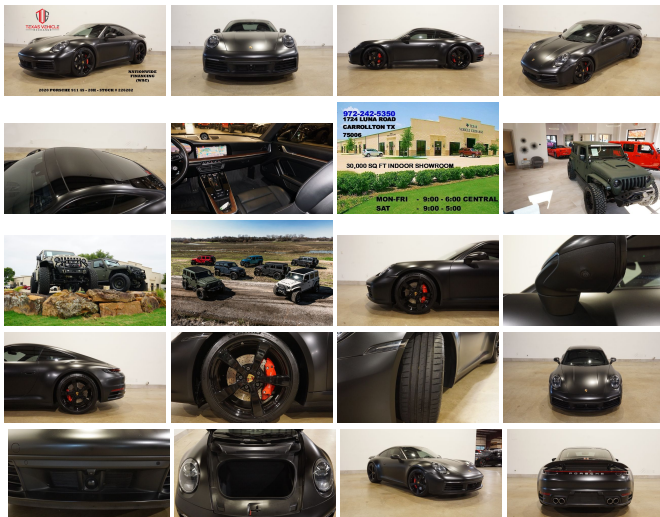

2020 Porsche 911 Carrera 4S MATTE WRAP,ROOF,360 CAM,HTD/COOL LTH

View this car on our website at tveauto.com/7316268/ebrochure

Our Price **\$119,900**

Specifications:

Year:	2020
VIN:	WP0AB2A92LS226282
Make:	Porsche
Stock:	226282
Model/Trim:	911 Carrera 4S MATTE WRAP,ROOF,360 CAM,HTD/COOL LTH
Condition:	Pre-Owned
Body:	Coupe
Exterior:	Black
Engine:	3.0L Twin Turbo H6 443hp 390ft. lbs.
Interior:	Black Leather
Transmission:	8-Speed Double Clutch
Mileage:	28,128
Drivetrain:	All Wheel Drive
Economy:	City 17 / Highway 24

NATION WIDE FINANCING

SUBMIT CREDIT APP WWW.TVEAUTO.COM

OR CALL 972-242-5350

2020 PORSCHE 911 CARRERA 4S COUPE, 3.0L TWIN TURBOCHARGED H6 ENGINE, 8 SPEED DOUBLE CLUTCH TRANSMISSION, ONLY 28K, CUSTOM MATTE BLACK WRAP W/BLACK LEATHER INTERIOR, CARFAX REPORTS 3 OWNERS NO ACCIDENTS, APPEARS TO BE A NON-SMOKER, FRONT & REAR PARK DISTANCE SENSORS, SUNROOF, NAVIGATION, BACK-UP CAMERA, 360 VIEW CAMERAS, POWER WINDOWS, POWER DOOR LOCKS, POWER HEATED MIRRORS, BLIND SPOT CONTROL, POWER TILT/TELESCOPE STEERING

POWER TILT/TELESCOPE STEERING
WHEEL WITH AUDIO CONTROLS, CRUISE
CONTROL, PADDLE SHIFTERS, DUAL
POWER HEATED & COOLED FRONT SEATS
WITH DRIVER 3 MEMORY POSITION, PSM
CONTROL, LANE KEEP ASSIST,
NORMAL/SPORT SUSPENSION CONTROL,
DRIVE MODES, ICE COLD A/C, DUAL
CLIMATE CONTROL, BOSE HD
AM/FM/SIRIUS STEREO, BLUETOOTH, SELF
DIMMING REAR VIEW MIRROR, HOMELINK
GARAGE CONTROLS, DUAL LIGHTED
VANITY MIRRORS, SPEED DEPENDENT
REAR SPOILER, 2 FRONT RUBBER FLOOR
MATS, OWNER'S MANUAL, 2 KEYS/2
REMOTES. 20 & 21" GLOSS BLACK ALLOY
WHEELS, CROSS DRILLED
ROTORS, FRONT TIRES ARE MICHELIN
245/35ZR/20, REAR TIRES ARE MICHELIN
305/30ZR/21. RUNS AND DRIVES GREAT.
GIVE US A CALL @ 972-242-5350 OR STOP
BY FOR A TEST DRIVE. 1724 LUNA RD IN
CARROLLTON - 2 MILES NORTH OF
635. CLICK ON CARFAX ICON TO VIEW A
FULL REPORT AT NO COST TO YOU.