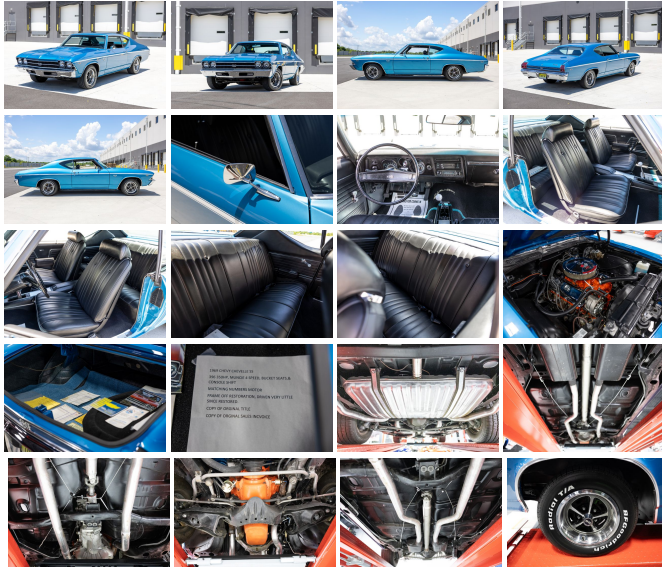

njtruckking.com
856-693-3181
1229 Broadway
Westville, New Jersey
08093

King of Cars and
Trucks

**1969 CHEVROLET CHEVELLE SS FRAME OFF
RESTORATION 4-SPEED MANUAL MARINA BLUE MINT
LASER STRAIGHT BODY AND SHOW PAINT 12 BOLT
REAR**

Zach Polsky 856-693-3181

View this car on our website at njtruckking.com/7316245/ebrochure

Our Price **\$64,500**

Specifications:

Year: 1969
VIN: 136379K359217
Make: CHEVROLET CHEVELLE SS FRAME OFF
Model/Trim: RESTORATION 4-SPEED MANUAL MARINA BLUE MINT LASER STRAIGHT BODY AND SHOW PAINT 12 BOLT REAR
Condition: Pre-Owned
Body: Other
Exterior: Blue
Interior: Black Leather
Transmission: 4-SPEED MANUAL
Mileage: 30,595

CLASSIC FAVORITE!
WOW!

1969 CHEVROLET CHEVELLE SS
FRAME OFF RESTORATION
NUMBERS MATCHING 396
4-SPEED MANUAL
12 BOLT REAR

MARINA BLUE EXTERIOR
LASER STRAIGHT BODY AND SHOW PAINT
RUNS AND DRIVES PERFECT
SOUNDS INCREDIBLE

Our Location :

1969 CHEVROLET CHEVELLE SS FRAME OFF RESTORATION 4-SPEED MANUAL MARINA BLUE MINT LASER STRAIGHT BODY AND SHOW PAINT 12 BOLT REAR

King of Cars and Trucks - 856-693-3181 - View this car on our website at njtruckking.com/7316245/ebrochure