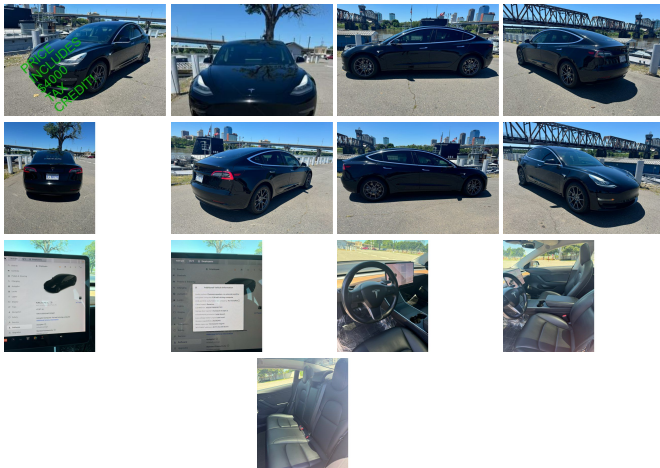

# 2019 Tesla Model 3 Standard Range Plus

View this car on our website at [evolveauto.com/7316026/ebrochure](https://evolveauto.com/7316026/ebrochure)

Our Price **\$20,850**

## Specifications:

<b>Year:</b>	2019
<b>VIN:</b>	5YJ3E1EA1KF323967
<b>Make:</b>	Tesla
<b>Stock:</b>	10348
<b>Model/Trim:</b>	Model 3 Standard Range Plus
<b>Condition:</b>	Pre-Owned
<b>Body:</b>	Sedan
<b>Exterior:</b>	BLACK
<b>Engine:</b>	Electric 283hp 317ft. lbs.
<b>Interior:</b>	Black Leatherette
<b>Transmission:</b>	1-Speed Direct-Drive Automatic
<b>Mileage:</b>	47,151
<b>Drivetrain:</b>	Rear Wheel Drive
<b>Economy:</b>	City 140 / Highway 124

2019 Tesla Model 3 Standard Range Plus

PRICE INCLUDES \$4000 FEDERAL EV TAX CREDIT (\$24850-\$4000)

Standard Autopilot

Premium Speakers

HomeLink5 Smart Garage Opener

Clean Title and History

Shipping and Financing Available

### Exterior

- Door handle color: chrome- Front bumper color: body-color
- Mirror color: body-color with chrome accents- Rear spoiler: lip
- Rear trunk/liftgate: power operated- Daytime running lights: LED
- Exterior entry lights: approach lamps- Front fog lights: LED- Taillights: LED
- Side mirror adjustments: power- Side mirrors: auto-dimming
- Moonroof / Sunroof: panoramic- Tire Pressure Monitoring System
- Wheels: aluminum alloy- Front wipers: rain sensing- Tinted glass
- Window defogger: rear