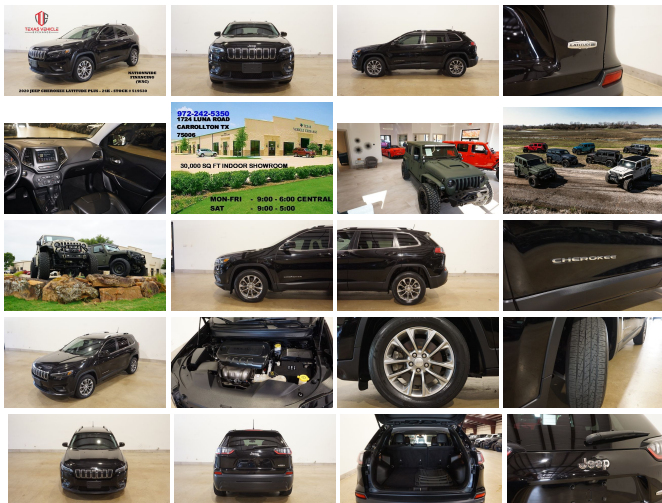

2020 Jeep Cherokee Latitude Plus BACK-UP CAM,17IN WHLS,24K,WE FINANCE

View this car on our website at tveauto.com/7315952/ebrochure

Our Price **\$21,900**

Specifications:

Year:	2020
VIN:	1C4PJLLB4LD519530
Make:	Jeep
Stock:	519530
Model/Trim:	Cherokee Latitude Plus BACK-UP CAM,17IN WHLS,24K,WE FINANCE
Condition:	Pre-Owned
Body:	SUV
Exterior:	[PXJ] Diamond Black Crystal Pearl Coat
Engine:	2.4L I4 180hp 171ft. lbs.
Interior:	Black Vinyl
Transmission:	9-Speed Shifttable Automatic
Mileage:	24,510
Drivetrain:	Front Wheel Drive
Economy:	City 22 / Highway 31

NATION WIDE FINANCING

SUBMIT CREDIT APP WWW.TVEAUTO.COM

OR CALL 972-242-5350

2020 JEEP CHEROKEE LATITUDE PLUS FWD, 2.4L I4 ENGINE, 9 SPEED AUTOMATIC TRANSMISSION, ONLY 24K, DIAMOND BLACK CRYSTAL PEARL COAT W/BLACK VINYL INTERIOR, CARFAX REPORTS 2 OWNERS NO ACCIDENTS, APPEARS TO BE A NON-SMOKER, PUSH BUTTON START, FOGLIGHTS, BACK-UP CAMERA, POWER WINDOWS, POWER DOOR LOCKS, POWER HEATED MIRRORS WITH TURN SIGNALS, BLIND SPOT CONTROL, TILT/TELESCOPE STEERING WHEEL WITH AUDIO & CRUISE CONTROLS, DRIVER POWER SEAT

2020 Jeep Cherokee Latitude Plus BACK-UP CAM,17IN WHLS,24K,WE FINANCE

Texas Vehicle Exchange - 972-242-5350 - View this car on our website at veauto.com/7315952/ebrochure

Vehicle History Report : as Of 07/21/2024

Option Packages

Factory Installed Packages

Diamond Black Crystal Pearl Coat Paint	\$245
--	-------

Quick Order Package 2BD	
Includes vehicle with standard equipment, 2.4L I4 engine, and 9-speed automatic transmission.	