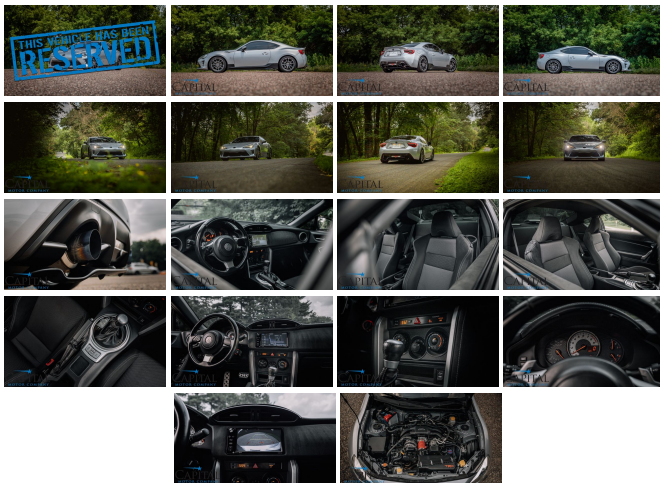

## 2017 Toyota 86 Coupe w/TRD Intake, Headers, Invidia Exhaust, Touchscreen Multimedia and Backup Cam

View this car on our website at [capitalmotorcompany.com/7315914/ebrochure](http://capitalmotorcompany.com/7315914/ebrochure)

Your Price **\$16,950**

**Specifications:**

**Year:** 2017  
**VIN:** JF1ZNA10H8705308  
**Make:** Toyota  
**Stock:** 6200  
**Model/Trim:** 86 Coupe w/TRD Intake, Headers, Invidia Exhaust, Touchscreen Multimedia and Backup Cam  
**Condition:** Pre-Owned  
**Body:** Coupe  
**Exterior:** [G1U] Steel  
**Engine:** 2.0-Liter 4-Cylinder  
**Interior:** Black  
**Transmission:** 6-Speed Automatic  
**Mileage:** 114,972  
**Drivetrain:** Rear Wheel Drive  
**Economy:** City 24 / Highway 32

We have for sale a very cool 2017 Toyota 86 Coupe that looks amazing and is an absolute blast to drive! It has gorgeous Steel Silver Metallic paint with tinted windows for a clean, private appearance and 18-Inch Multi-Spoke Bi-Colored Wheels that give this 86 an incredible stance! If you're looking for a fun to drive car that won't cost an arm and a leg to own or drive, this Toyota 86 Coupe is the perfect choice! We know that if you like how it looks in the pictures you will fall in love when you get to drive it!

- 2.0-Liter 4-Cylinder "Boxer" Engine and a 6-Speed Automatic Transmission with Sport/Manual Mode
  - TRD High Flow Intake System
  - Aftermarket Headers and High Flow Invidia Dual Exhaust System
- Rear-View Camera System
- Touchscreen Multimedia INFotainment Screen
  - Bluetooth Streaming Audio
  - AM/FM/CD Audio
  - AUX Audio Input
- Automatic LED Head Lights
- Air Conditioning
- Cruise Control