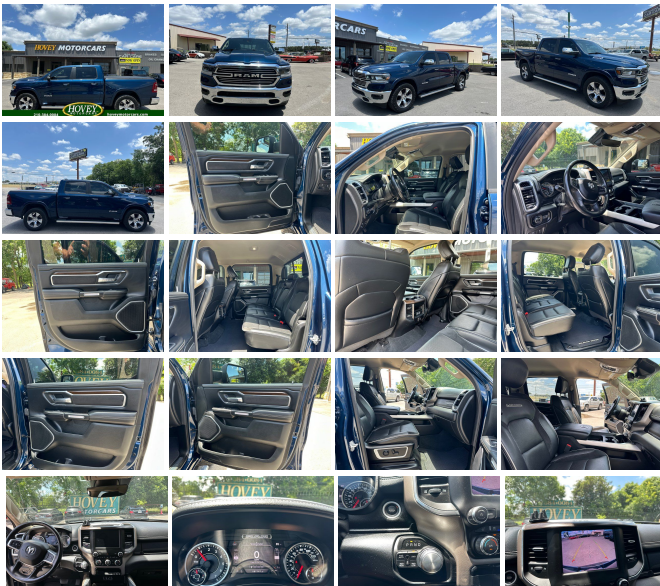

2021 Ram 1500 Laramie

View this car on our website at hoveymotorcars.com/7315830/ebrochure

Our Price **\$35,995**

Specifications:

Year:	2021
VIN:	1C6SRFJT4MN635474
Make:	Ram
Model/Trim:	1500 Laramie
Condition:	Pre-Owned
Body:	Pickup Truck
Exterior:	[PPX] Patriot Blue Pearl Coat
Engine:	HEMI 5.7L V8 395hp 410ft. lbs.
Interior:	Black Leather
Transmission:	8-Speed Shifttable Automatic
Mileage:	87,141
Drivetrain:	4 Wheel Drive
Economy:	City 15 / Highway 21

2021 RAM 1500 LARAMIE
4X4, 5.7 HEMI, Blue Metallic,
Black Leather, NITO Tires, Air
Bags, Roll up Tonneau Cover,
New battery, Very NICE
Condition Upgraded options:

Patriot Blue Pearl-Coat
Exterior Paint

Leather-Trimmed Bucket
Seats

Full-Length Upgraded Floor-
Console

Automatic High-Beam
Headlamp-

Control Blind-Spot and
Cross-Path Detection

ParkSense® Front and Rear
Park-Assist with Stop

Rain-Sensitive Windshield
Wipers

Exterior

- Active grille shutters- Door handle color: body-color with chrome accents
- Front bumper color: chrome- Mirror color: chrome- Pickup bed light- Tailgate: lift assist
- Daytime running lights: LED- Exterior entry lights: approach lamps- Front fog lights: LED
- Taillights: LED- Side mirror adjustments: power- Side mirrors: driver side auto-dimming
- Spare wheel type: steel- Tire Pressure Monitoring System- Wheels: aluminum alloy
- Front wipers: variable intermittent- Laminated glass: acoustic windshield
- Pickup sliding rear window: power horizontal- Power windows: safety reverse
- Rear privacy glass- Solar-tinted glass- Window defogger: rear