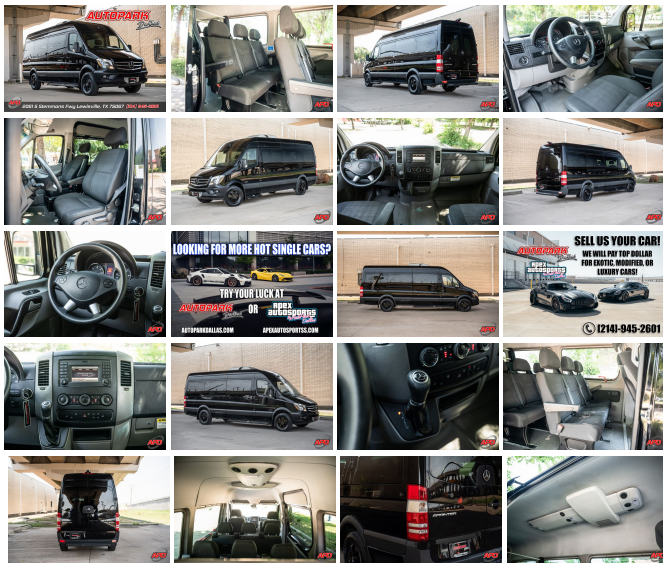

2015 Mercedes-Benz Sprinter 2500

View this car on our website at autoparkdallas.com/7315811/ebrochure

Website Price **\$36,995**

Specifications:

Year:	2015
VIN:	WDZPE8DC5F5951552
Make:	Mercedes-Benz
Stock:	1979
Model/Trim:	Sprinter 2500
Condition:	Pre-Owned
Body:	Minivan/Van
Exterior:	[040] Black
Engine:	BlueTEC 2.1L Diesel Twin Turbo I4 161hp 265ft. lbs.
Interior:	Black Cloth
Transmission:	7-Speed Shiftable Automatic
Mileage:	97,835
Drivetrain:	Rear Wheel Drive

2015 Mercedes-Benz Sprinter 2500

Auto Park Dallas - (214) 945-2601 - View this car on our website at autoparkdallas.com/7315811/ebrochure

Vehicle History Report : as Of 09/08/2024

Snapshot

2015 MERCEDES-BENZ SPRINTER PASSENGER 2500

No accidents or damage reported to CARFAX

15 Service history records

4 Previous owners

Types of owners: Corporate fleet
Personal

Last owned in Montana

97,835 Last reported odometer reading

FREE CARFAX Report