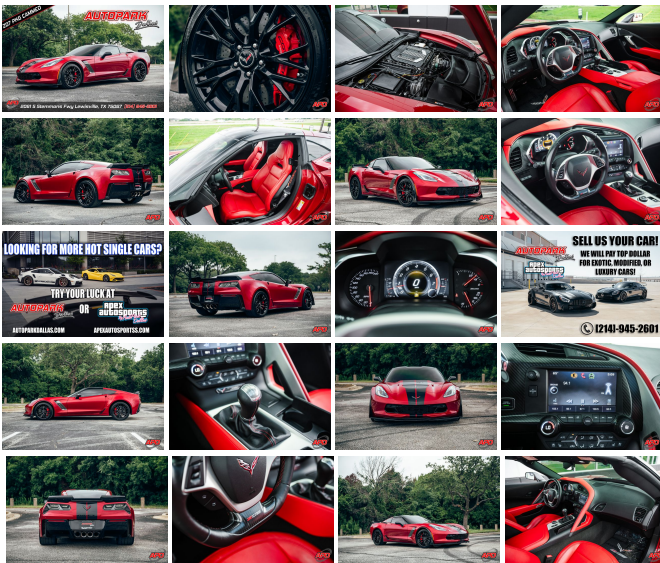

2015 Chevrolet Corvette Z06 Z07 PKG CAMMED

View this car on our website at autoparkdallas.com/7315808/ebrochure

Website Price **\$78,995**

Specifications:

Year:	2015
VIN:	1G1YR2D60F5603490
Make:	Chevrolet
Stock:	1984-TR
Model/Trim:	Corvette Z06 Z07 PKG CAMMED
Condition:	Pre-Owned
Body:	Coupe
Exterior:	[GBE] Crystal Red Tintcoat
Engine:	6.2L Supercharged V8 650hp 650ft. lbs.
Interior:	Adrenaline Red Leather
Transmission:	7-Speed Manual
Mileage:	17,157
Drivetrain:	Rear Wheel Drive
Economy:	City 15 / Highway 22

AutoPark Dallas is thrilled to offer you this Beautiful Crystal Red Metallic with Carbon Flash Trim & Stripes 2015 Chevrolet Corvette Z06 with Z07 Performance Package for sale! The American made 2-door coupe that strikes a fire in everyone's heart with a passion for speed, the desire to burn some rubber, and the competitive spirit! There is not a soul that does not know the Corvette, being a low-profile sports car with a signature look that is easily recognizable. These bald eagle screaming beauties are a thrill to experience behind the wheel and always stand out in a crowded car meet or parking lot. Our Z06 here at APD comes in the stunning Crystal Red Metallic, which is an immediate eye catcher for onlookers as your soaring on by, but best of all have the Z07 Performance Package that truly gives you the FULL Z06 experience! DO! NOT! HESITATE!!! To swing by and checks out this Corvette Z06 parked in our indoor 16,000 Sq Ft Showroom located in Dallas , Texas amongst our inventory of 100+ other Performance / Modified and Luxury Vehicles!