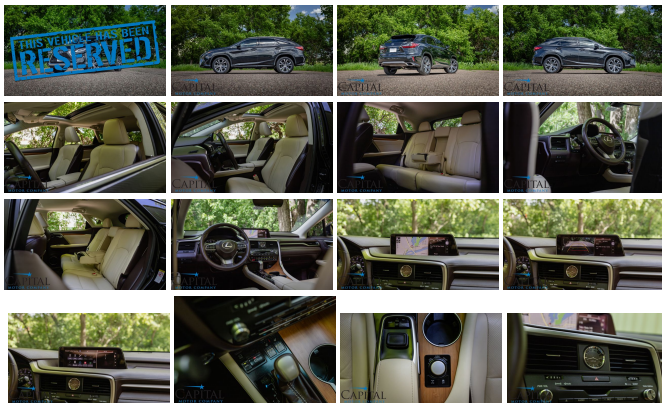

2017 Lexus RX350 All-Wheel Drive Luxury SUV w/Adaptive Cruise, Nav, Heated/Cooled Seats and LED Lights

View this car on our website at capitalmotorcompany.com/7315760/ebrochure

Your Price **\$23,950**

Specifications:

Year:	2017
VIN:	2T2BZMCA9HC067266
Make:	Lexus
Stock:	6199
Model/Trim:	RX350 All-Wheel Drive Luxury SUV w/Adaptive Cruise, Nav, Heated/Cooled Seats and LED Lights
Condition:	Pre-Owned
Body:	SUV
Exterior:	[223] Caviar
Engine:	3.5-Liter V6
Interior:	Parchment w/Matte Bamboo Trim Leather
Transmission:	8-Speed Automatic with Sport/Manual Mode
Mileage:	110,217
Drivetrain:	All Wheel Drive
Economy:	City 19 / Highway 26

We have for sale a gorgeous 2017 Lexus RX350 All-Wheel Drive Luxury SUV that looks and drives amazing with so much to offer! This Lexus is in fantastic shape inside and out. It has beautiful Caviar Black paint with 20-Inch Machined Finish Wheels that give the SUV an incredible stance! Inside, this Lexus offers a stunning Parchment Leather upholstery and Matte Bamboo Trim throughout the cabin that gets so many compliments! We know that if you like how this Lexus looks in the pictures, you will fall in love once you get to drive it!

- Full-Time All-Wheel Drive System is phenomenal in less than ideal road conditions and crisp, responsive handling on dry pavement!
- 3.5-Liter V6 Engine and 8-Speed Automatic Transmission is a smooth, powerful combo that makes a short drive across town or an 8-hour road trip so nice!
- Lane Keep Assist and Lane Departure Warning
- Blind Spot Monitoring and Cross Traffic Alert
- Adaptive Cruise Control that will automatically match the speed of the vehicles ahead so you don't have to!
- 12.3" Multimedia Display and Navigation System
- Rear-View Camera System with Parking Sensors