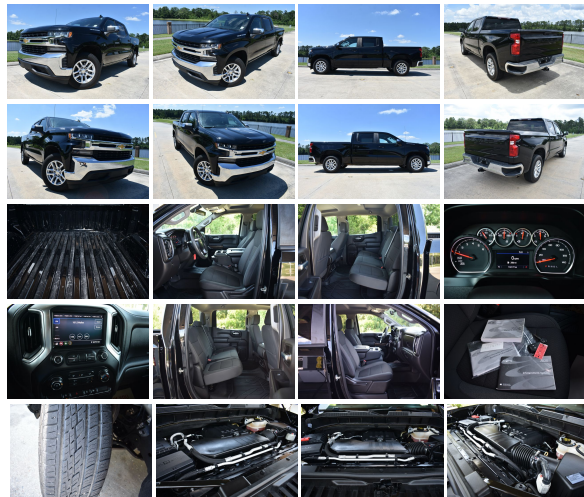

2020 Chevrolet Silverado 1500 LT

View this car on our website at trucksinlouisiana.com/7315548/ebrochure

Our Price **\$24,500**

Retail Value **\$27,400**

Specifications:

Year:	2020
VIN:	3GCPWCEK4LG276190
Make:	Chevrolet
Model/Trim:	Silverado 1500 LT
Condition:	Pre-Owned
Body:	Pickup Truck
Exterior:	Black
Engine:	2.7L Turbo I4 310hp 348ft. lbs.
Interior:	Gray Cloth
Transmission:	8-Speed Shiftable Automatic
Mileage:	104,100
Drivetrain:	Rear Wheel Drive
Economy:	City 20 / Highway 23

You are looking at a 2020 Chevrolet Silverado 1500 Crew Cab LT . It is powered with a 2.7L I-4 and an automatic transmission. It is equipped with am/fm radio, power windows, power locks, power mirrors, tilt, cruise, and receiver hitch. Also included is the owners manuals and one keyless remote.

The interior of this truck is in good shape for the miles. The seats are in good shape. The carpet is in good shape. Everything appears to function properly. It was not smoked in.

The exterior of this truck is in good shape. There maybe a normal flaw, but nothing significant . If you are a serious buyer please call us and we will give you a walk around to make sure it meets your expectations.The windshield is in good shape.

Mechanically this truck starts right up and runs good. The transmission shifts smooth. The a/c blows ice cold. The front end is tight .The tires are in good shape.

NADA VALUES

ROUGH TRADE IN

\$20,850

AVERAGE TRADE IN