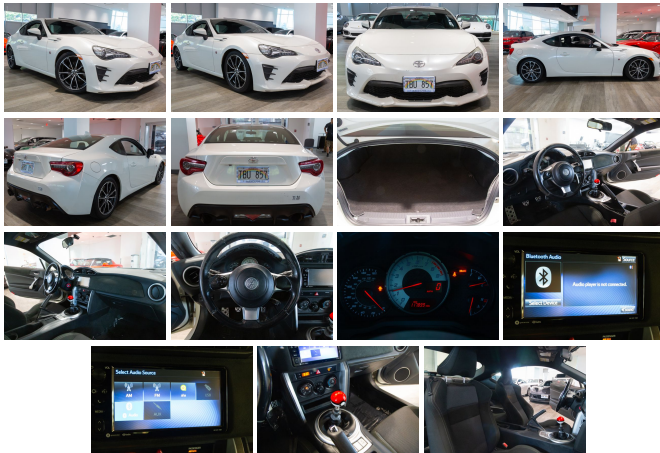

# 2017 Toyota 86 Manual

View this car on our website at [autosourcehawaii.com/7315452/ebrochure](http://autosourcehawaii.com/7315452/ebrochure)

Our Price **\$19,995**

Retail Value **\$21,995**

## Specifications:

<b>Year:</b>	2017
<b>VIN:</b>	JF1ZNAA14H9703684
<b>Make:</b>	Toyota
<b>Stock:</b>	A000199
<b>Model/Trim:</b>	86 Manual
<b>Condition:</b>	Pre-Owned
<b>Body:</b>	Coupe
<b>Exterior:</b>	Halo
<b>Engine:</b>	2.0L H4 205hp 156ft. lbs.
<b>Interior:</b>	Black Cloth
<b>Transmission:</b>	6-Speed Manual
<b>Mileage:</b>	117,897
<b>Drivetrain:</b>	Rear Wheel Drive
<b>Economy:</b>	City 21 / Highway 28

Prepare to ignite your passion for driving with the exhilarating 2017 Toyota 86, a coupe that's engineered to stir your soul and elevate your daily drive into an adventure. This isn't just a car; it's a statement of style, performance, and sheer driving pleasure.

Slip into the driver's seat and you'll be greeted by a cockpit that's both sporty and sophisticated, featuring plush black interiors that exude elegance and comfort. The form-hugging seats are designed to keep you firmly in place, providing support during spirited drives while also ensuring comfort on longer journeys.