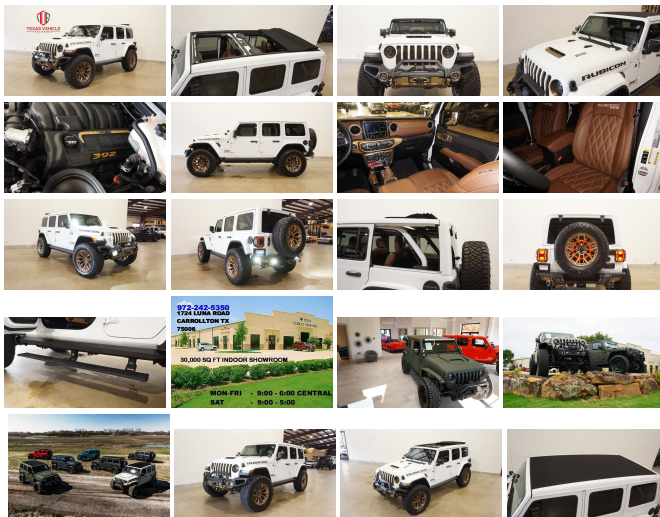

2023 Jeep Wrangler Rubicon 392 4X4 SKY TOP,BUMPERS,LED'S,FUEL WHLS

View this car on our website at tveauto.com/7315145/ebrochure

Our Price **\$119,900**

Specifications:

Year:	2023
VIN:	1C4JJXSJ9PW594806
Make:	Jeep
Stock:	594806
Model/Trim:	Wrangler Rubicon 392 4X4 SKY TOP,BUMPERS,LED'S,FUEL WHLS
Condition:	Pre-Owned
Body:	SUV
Exterior:	[PW7] Bright White Clear Coat
Engine:	HEMI 6.4L V8 470hp 470ft. lbs.
Interior:	Brown Leather
Transmission:	8-Speed Shiftable Automatic
Mileage:	5,563
Drivetrain:	4 Wheel Drive
Economy:	City 13 / Highway 17

NATION WIDE FINANCING

SUBMIT CREDIT APP [WWW.TVEAUTO.COM](https://www.tveauto.com)

OR CALL 972-242-5350

"BRIGHT WHITE CLEAR COAT EDITION"

CUSTOM BUILT 2023 JEEP WRANGLER JL
UNLIMITED RUBICON 4X4 WITH 27X
PACKAGE

UPGRADES INCLUDE:

- * BRIGHT WHITE CLEAR COAT WITH KING RANCH BROWN ACCENTS
- * 6.4L V8 SRT HEMI ENGINE
- * SKY ONE-TOUCH POWER TOP WITH REMOVABLE REAR QUARTER WINDOWS
- * CUSTOM ALEA BROWN LEATHER WITH TAN STITCHING
- * INTERIOR PIECES CUSTOM PAINTED KING RANCH BROWN
- * FACTORY REMOTE START
- * REMOTE PROXIMITY KEYLESS ENTRY
- * COLD WEATHER GROUP
- * LED LIGHTING GROUP
- * SAFETY GROUP
- * ADVANCED SAFETY GROUP
- * FACTORY 8.4 INCH TOUCH SCREEN NAVIGATION WITH HD AM/FM/SIRIUS STEREO & ALPINE PREMIUM AUDIO SYSTEM
- * FACTORY BACK-UP CAMERA
- * U-CONNECT
- * RUGGED RIDGE VENATOR FRONT BUMPER WITH LED FOGLIGHTS
- * FRONT D-RINGS & ISOLATORS (KING RANCH BROWN)
- * SMITTYBILT NEW GEN 3 "X20" 10,000 LB WATERPROOF AND WIRELESS CONTROL WINCH WITH SYNTHETIC ROPE
- * FACTOR 55 PROLINK (BLACK)
- * FACTORY MESH GRILLE PAINTED KING RANCH BROWN
- * FACTORY LED HEADLIGHTS
- * RUGGED RIDGE BLACK HEADLIGHT GUARDS
- * FACTORY HOOD WITH AIR INTAKE SCOOP