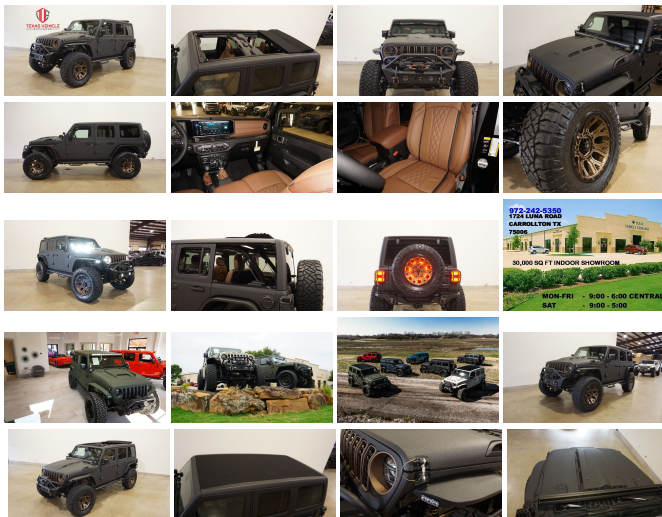

2024 Jeep Wrangler Unlimited Sport 4X4 SKY TOP,DUPONT KEVLAR,LIFT,LED'S

View this car on our website at tveauto.com/7315144/ebrochure

Our Price **\$96,900**

Specifications:

Year:	2024
VIN:	1C4PJXDG1RW201699
Make:	Jeep
Stock:	201699
Model/Trim:	Wrangler Unlimited Sport 4X4 SKY TOP,DUPONT KEVLAR,LIFT,LED'S
Condition:	Pre-Owned
Body:	SUV
Exterior:	Black
Engine:	3.6L V6 285hp 260ft. lbs.
Interior:	Brown Leather
Transmission:	8-Speed Shiftable Automatic
Mileage:	159
Drivetrain:	4 Wheel Drive
Economy:	City 16 / Highway 22

NATION WIDE FINANCING

SUBMIT CREDIT APP [WWW.TVEAUTO.COM](https://www.tveauto.com)

OR CALL 972-242-5350

"RAPTOR BLACK EDITION"

CUSTOM BUILT KEVLAR 2024 JEEP
WRANGLER JL UNLIMITED SPORT 4X4
WITH 24S PACKAGE

\$1,995

Quick Order Package 24S

Includes vehicle with standard equipment, 3.6L engine, 8-speed automatic transmission, adaptive cruise control w/ stop, anti-lock 4-wheel disc brakes, Dana M200 rear axle, and Selec-Speed Control.