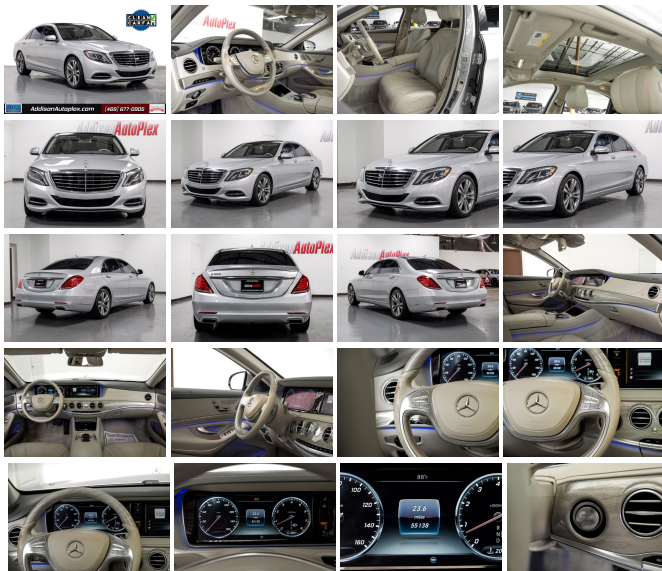

2015 Mercedes-Benz S-Class S 550

View this car on our website at addisonautoplex.com/7315057/ebrochure

Sales Price **\$31,895**

Specifications:

Year:	2015
VIN:	WDDUG8CB7FA185889
Make:	Mercedes-Benz
Stock:	N6676
Model/Trim:	S-Class S 550
Condition:	Pre-Owned
Body:	Sedan
Exterior:	Silver
Engine:	4.7L Twin Turbo V8 449hp 516ft. lbs.
Interior:	Gray Leather
Transmission:	7-Speed Shiftable Automatic
Mileage:	55,138
Drivetrain:	Rear Wheel Drive
Economy:	City 17 / Highway 26

As you approach this silver masterpiece, the sleek lines and timeless design of the S-Class are immediately apparent. The exterior, a symphony of elegance, promises a ride that is as smooth as it is commanding. The lustrous silver hue not only reflects the world around it but also the sophistication of its owner.

Slide into the sumptuous gray leather interior and be enveloped in a cocoon of comfort that is the hallmark of Mercedes-Benz craftsmanship. The cabin is a sanctuary of tranquility, where every journey becomes a first-class experience. The seats, meticulously designed to provide support and comfort, adjust to your every contour, ensuring a bespoke fit that is uniquely yours.

Imagine the envy of your peers as you glide past, the soft hum of the engine a subtle reminder of the power at your disposal. Envision the admiring glances as you arrive in style, the embodiment of success and sophistication. This is not just a car you drive; it's a vehicle that takes you on a journey—a journey where luxury and performance converge to create something truly magical.