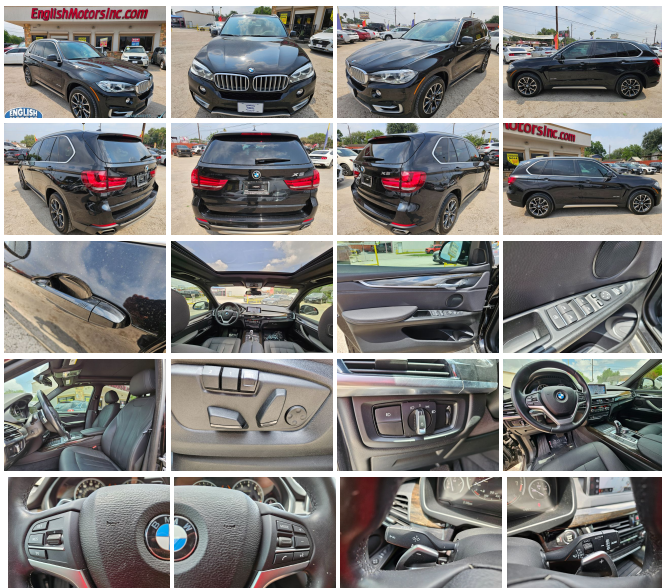

2018 BMW X5 sDrive35i

View this car on our website at englishmotorsinc.com/7314992/ebrochure

Our Price **\$19,995**

Specifications:

Year:	2018
VIN:	5UXKR2C59J0X07762
Make:	BMW
Stock:	Z7379
Model/Trim:	X5 sDrive35i
Condition:	Pre-Owned
Body:	SUV
Exterior:	BLACK
Engine:	3.0L Turbo I6 300hp 300ft. lbs.
Interior:	Leatherette
Transmission:	8-Speed Shiftable Automatic w/Sport Transmission
Mileage:	107,203
Drivetrain:	Rear Wheel Drive
Economy:	City 18 / Highway 25