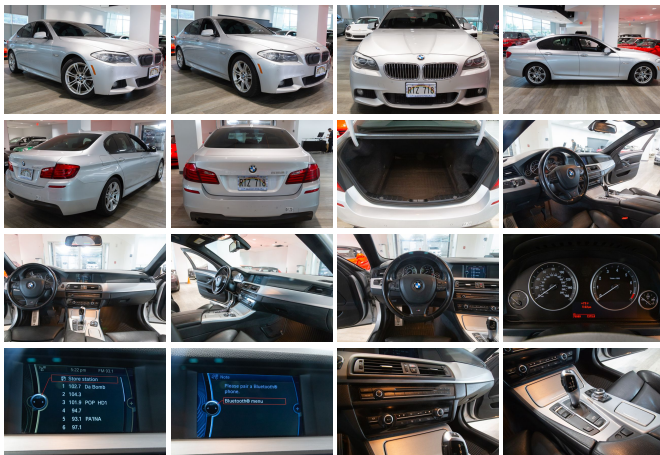

2012 BMW 528i (SALE) M-Sport

View this car on our website at autosourcehawaii.com/7314968/ebrochure

Our Price **\$12,995**

Retail Value **\$16,995**

Specifications:

Year:	2012
VIN:	WBAXG5C50CDX06488
Make:	BMW
Stock:	T000179
Model/Trim:	528i (SALE) M-Sport
Condition:	Pre-Owned
Body:	Sedan
Exterior:	SILVER*
Engine:	2.0L Turbo I4 240hp 260ft. lbs.
Interior:	Black Leather
Transmission:	8-Speed Shiftable Automatic
Mileage:	76,940
Drivetrain:	Rear Wheel Drive
Economy:	City 23 / Highway 34

Step into the world of luxury and performance with this exquisite 2012 BMW 5 Series 528i, a true testament to the pinnacle of automotive engineering. With only 76,940 miles on the odometer, this stunning silver gem has been meticulously cared for, ensuring a driving experience that's as close to new as it gets.

The exterior of this 5 Series is a vision in silver, a hue that perfectly complements its sleek and timeless design. The body-color mirrors and front bumper blend seamlessly with the sophisticated lines of the vehicle, while the dual-tip exhaust hints at the power that lies beneath the hood. Adaptive taillights and front fog lights not only enhance visibility but also add a touch of elegance, ensuring that this BMW makes a statement, day or night.

Step inside, and you'll be greeted by a luxurious other leatherette interior that exudes comfort and style. The 2.0L Turbo I4 engine, boasting an impressive 240 horsepower and 260 ft-lbs of torque, promises a smooth and exhilarating ride. Paired with an 8-speed shiftable automatic transmission, this 528i offers both the sportiness of a manual and the convenience of an automatic, ensuring a driving experience tailored to your desires.