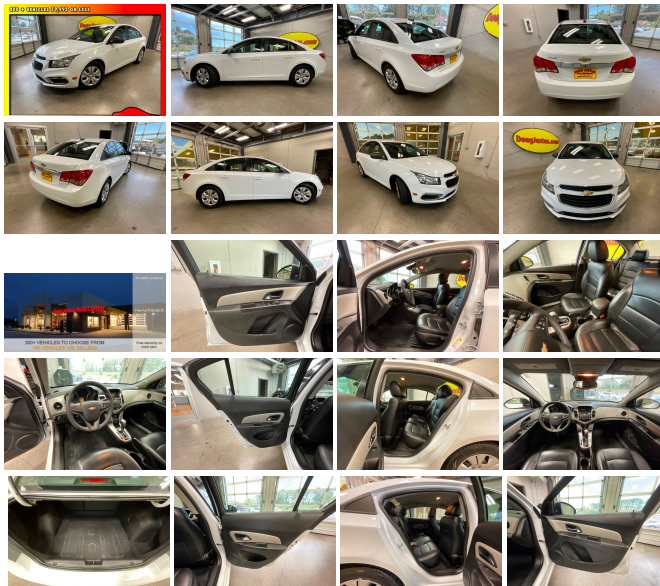

Specifications:

Year:	2016
VIN:	1G1PC5SH8G7158666
Make:	Chevrolet
Stock:	C58666
Model/Trim:	Cruze Limited LS Auto
Condition:	Pre-Owned
Body:	Sedan
Exterior:	WHITE
Engine:	Ecotec 1.8L Flex Fuel I4 138hp 125ft. lbs.
Interior:	Black
Transmission:	6-Speed Shifttable Automatic w/Overdrive
Mileage:	113,428
Drivetrain:	Front Wheel Drive
Economy:	City 22 / Highway 35

Free 30-Days or 1000 miles limited Powertrain Warranty. Visit our website for more details.

Locally owned and operated in the Knoxville area of East Tennessee for over 20 years. Come see why over half of our business comes from repeat customers and referrals!

Have questions or need more info? Please contact our non-commission staff!

Visit: dougjustus.com
Call: 865-281-1540
Text: 865-214-0010

Thank you and we look forward to seeing you!