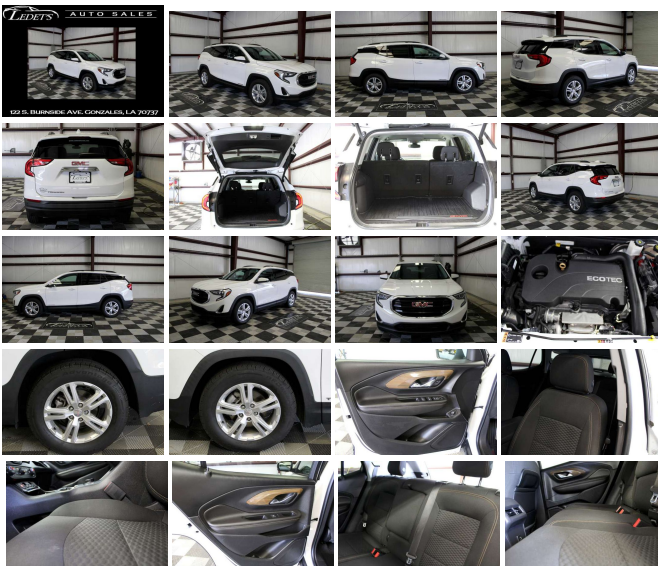

2020 GMC Terrain SLE

Joseph Cornett 225-445-2337

View this car on our website at ledetsautos.com/7314874/ebrochure

Internet Price **\$19,900**

Retail Value **\$20,900**

Specifications:

Year:	2020
VIN:	3GKALMEVXLL315424
Make:	GMC
Stock:	315424
Model/Trim:	Terrain SLE
Condition:	Pre-Owned
Body:	SUV
Exterior:	[GAZ] Summit White
Engine:	1.5L Turbo I4 170hp 203ft. lbs.
Interior:	BLACK
Transmission:	9-Speed Shifttable Automatic
Mileage:	65,608
Drivetrain:	Front Wheel Drive
Economy:	City 26 / Highway 30

Step into a world of refined elegance and unrivaled performance with the stunning 2020 GMC Terrain SLE. Cloaked in a pristine white exterior, this SUV exudes an air of sophistication and modernity that is sure to turn heads wherever you go. The bold, sleek lines and meticulously crafted design are a testament to GMC's commitment to excellence, earning it the prestigious Kelley Blue Book's Brand Image Award for Most Refined Brand.

Open the door to a world of luxury with the Terrain SLE's inviting black interior. The cabin is a sanctuary of comfort and style, designed to cater to your every need. Although the specific interior materials are unknown, rest assured that GMC's dedication to quality and refinement ensures an environment that is both plush and durable. Whether you're embarking on a long road trip or simply navigating through city streets, the Terrain SLE offers an unparalleled driving experience.

Under the hood, the 2020 GMC Terrain SLE boasts a powerful yet efficient 1.5L Turbo I4 engine, delivering an impressive 170 horsepower and 203 ft. lbs. of torque. This engine is perfectly paired with a 9-speed shifttable automatic transmission, providing smooth and responsive