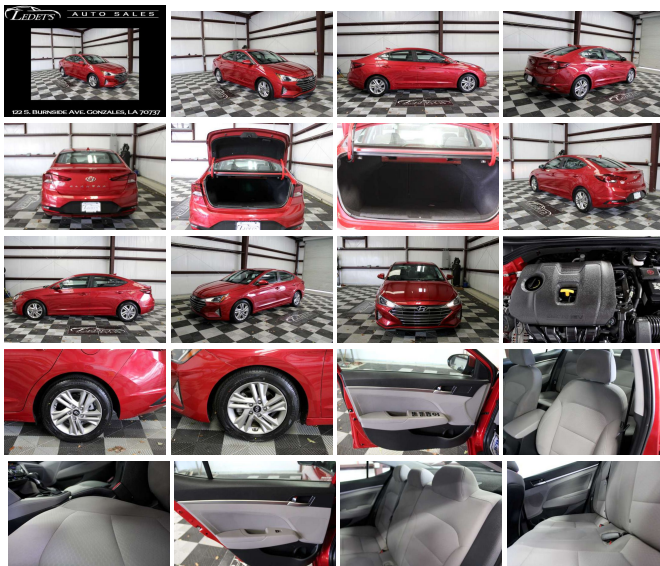

## 2020 Hyundai ELANTRA SEL

**Danny Robichaux**

View this car on our website at [ledetsautos.com/7314849/ebrochure](http://ledetsautos.com/7314849/ebrochure)

Internet Price **\$16,900**

Retail Value **\$17,900**

Step into the world of refined elegance and exhilarating performance with the stunning 2020 Hyundai ELANTRA SEL! This compact car, dressed in a vibrant red exterior, is designed to turn heads and ignite passion wherever you go. With its sleek lines and dynamic profile, the ELANTRA SEL is not just a car; it's a statement of style and sophistication.